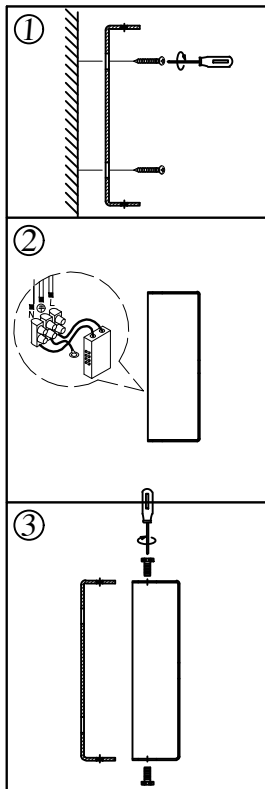

Model:8303/A

G9:3PCS

- 1# :Hanging Board 1PCS
- 2# :Hanging Plate screws 2PCS
- 3# :Ceiling cup 1PCS
- 4# :Metal lamp body 1PCS
- 5# :G9 lamp holder 3PCS
- 6# :Crystal 30PCS
- 7# :Crystal 19PCS