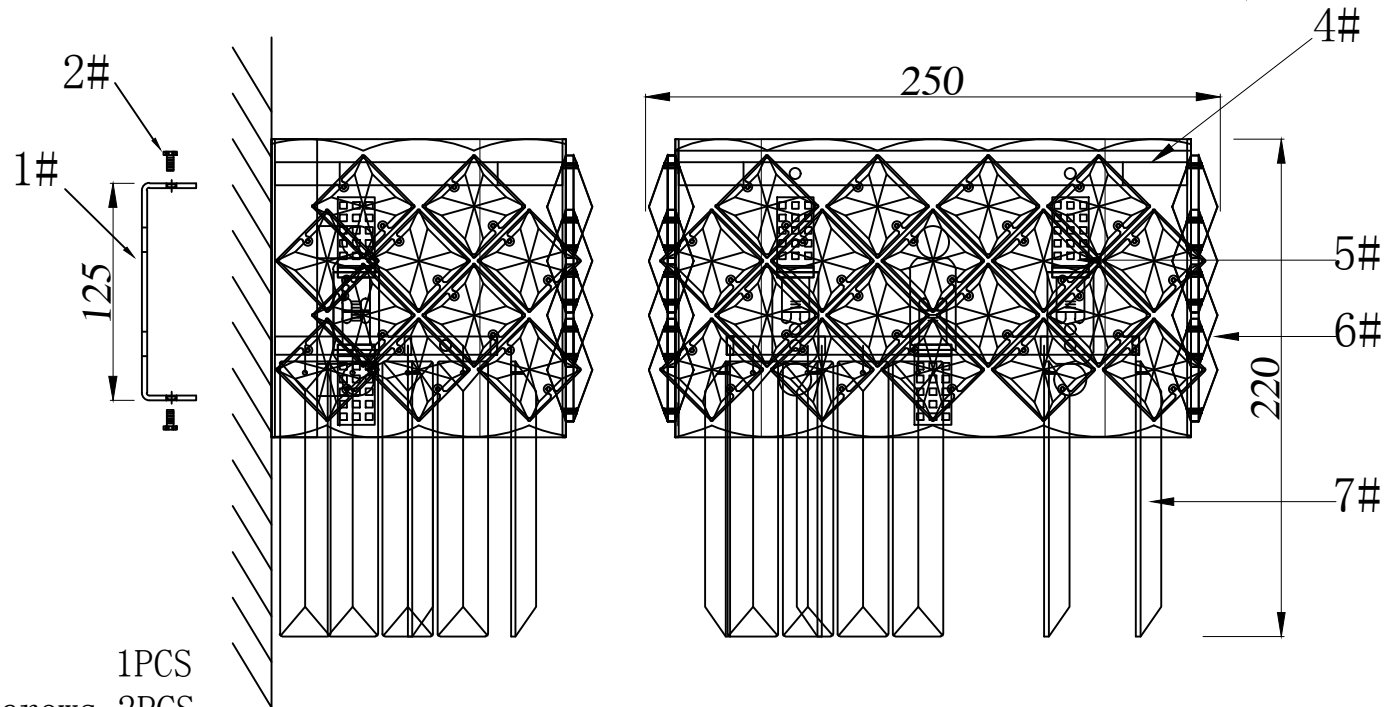

Model:8303/A

G9:3PCS

- 1# :Hanging Board 1PCS
- 2# :Hanging Plate screws 2PCS
- 3# :Ceiling cup 1PCS
- 4# :Metal lamp body 1PCS
- 5# :G9 lamp holder 3PCS
- 6# :Crystal 30PCS
- 7# :Crystal 19PCS