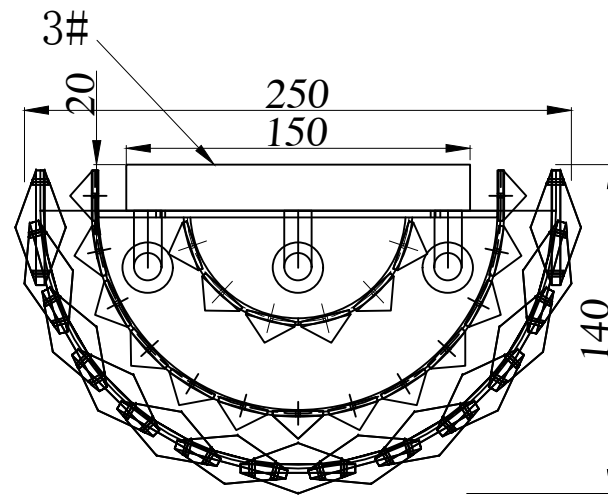

Model:8303/A

G9:3PCS

- 1# :Hanging Board 1PCS
- 2# :Hanging Plate screws 2PCS
- 3# :Ceiling cup 1PCS
- 4# :Metal lamp body 1PCS
- 5# :G9 lamp holder 3PCS
- 6# :Crystal 30PCS
- 7# :Crystal 19PCS