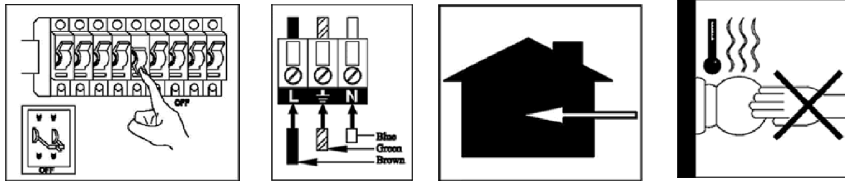

- |                         |      |
|-------------------------|------|
| 1: Mounting bracket     | 1PC  |
| 2: Hanging plate screw  | 2PCS |
| 3: 36W Driver           | 1PC  |
| 4: Ceiling cup          | 1PC  |
| 5: Steel cable 5M       | 3PCS |
| 6: Power cable 5M       | 1PC  |
| 7: LED light source 26W | 1PC  |
| 8: Crystal              |      |