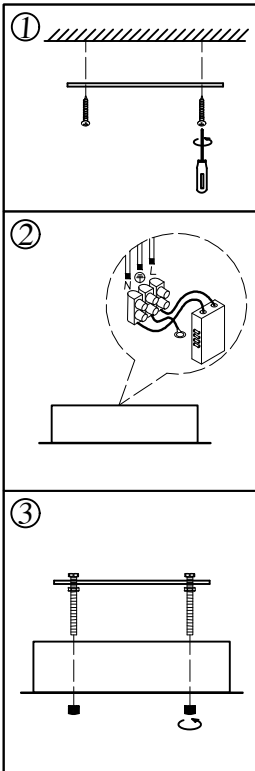

Model: 8240/60

- 1# :Hanging Board 1PCS
- 2# :Hanging Plate screws 2PCS
- 3# :36W Drive 1PCS
- 4# :Ceiling cup 1PCS
- 5# :Wire rope clip 3PCS
- 6# :Steel wire rope 5M 3PCS
- 7# :The power cord 5M 1PCS
- 8# :Wire rope clip 3PCS
- 9# :Stainless steel 2PCS
- 10# :36W LED light source 1PCS
- 11# :Crystal 1PCS