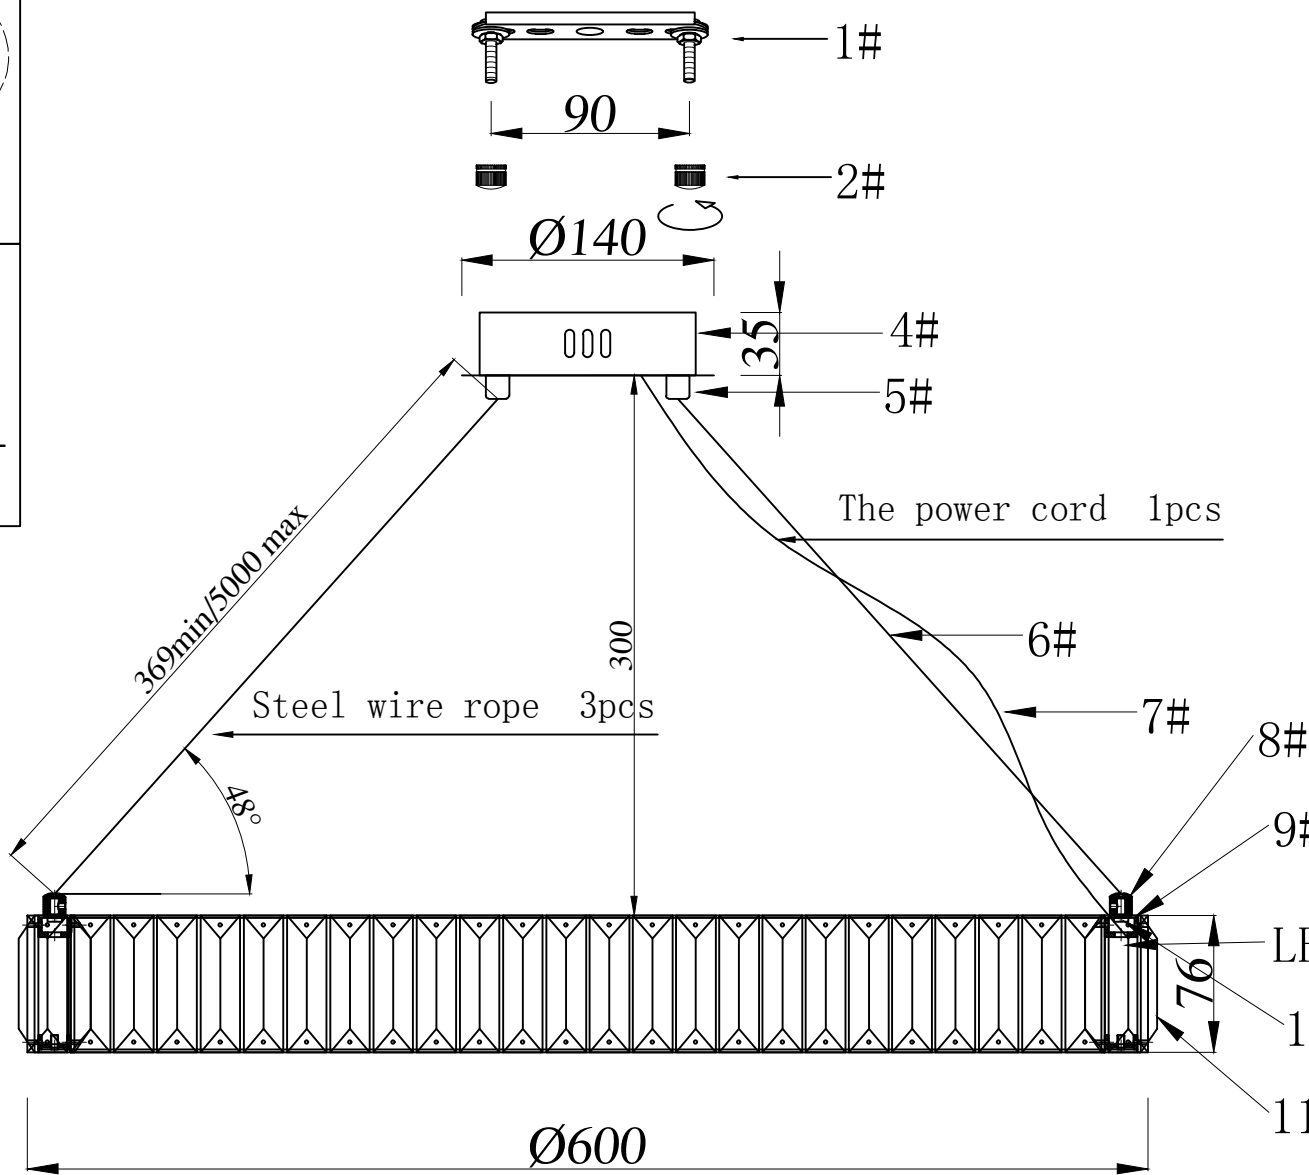

Model: 8240/60

- 1# :Hanging Board 1PCS
- 2# :Hanging Plate screws 2PCS
- 3# :36W Drive 1PCS
- 4# :Ceiling cup 1PCS
- 5# :Wire rope clip 3PCS
- 6# :Steel wire rope 5M 3PCS
- 7# :The power cord 5M 1PCS
- 8# :Wire rope clip 3PCS
- 9# :Stainless steel 2PCS
- 10# :36W LED light source 1PCS
- 11# :Crystal 1PCS