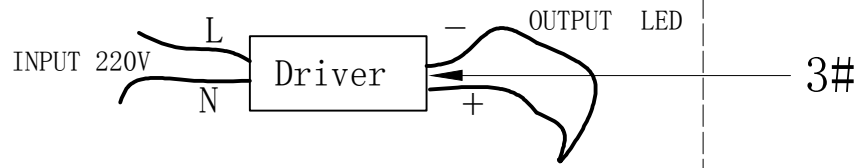

Model: 8240/60

- 1# :Hanging Board 1PCS
- 2# :Hanging Plate screws 2PCS
- 3# :36W Drive 1PCS
- 4# :Ceiling cup 1PCS
- 5# :Wire rope clip 3PCS
- 6# :Steel wire rope 5M 3PCS
- 7# :The power cord 5M 1PCS
- 8# :Wire rope clip 3PCS
- 9# :Stainless steel 2PCS
- 10# :36W LED light source 1PCS
- 11# :Crystal 1PCS