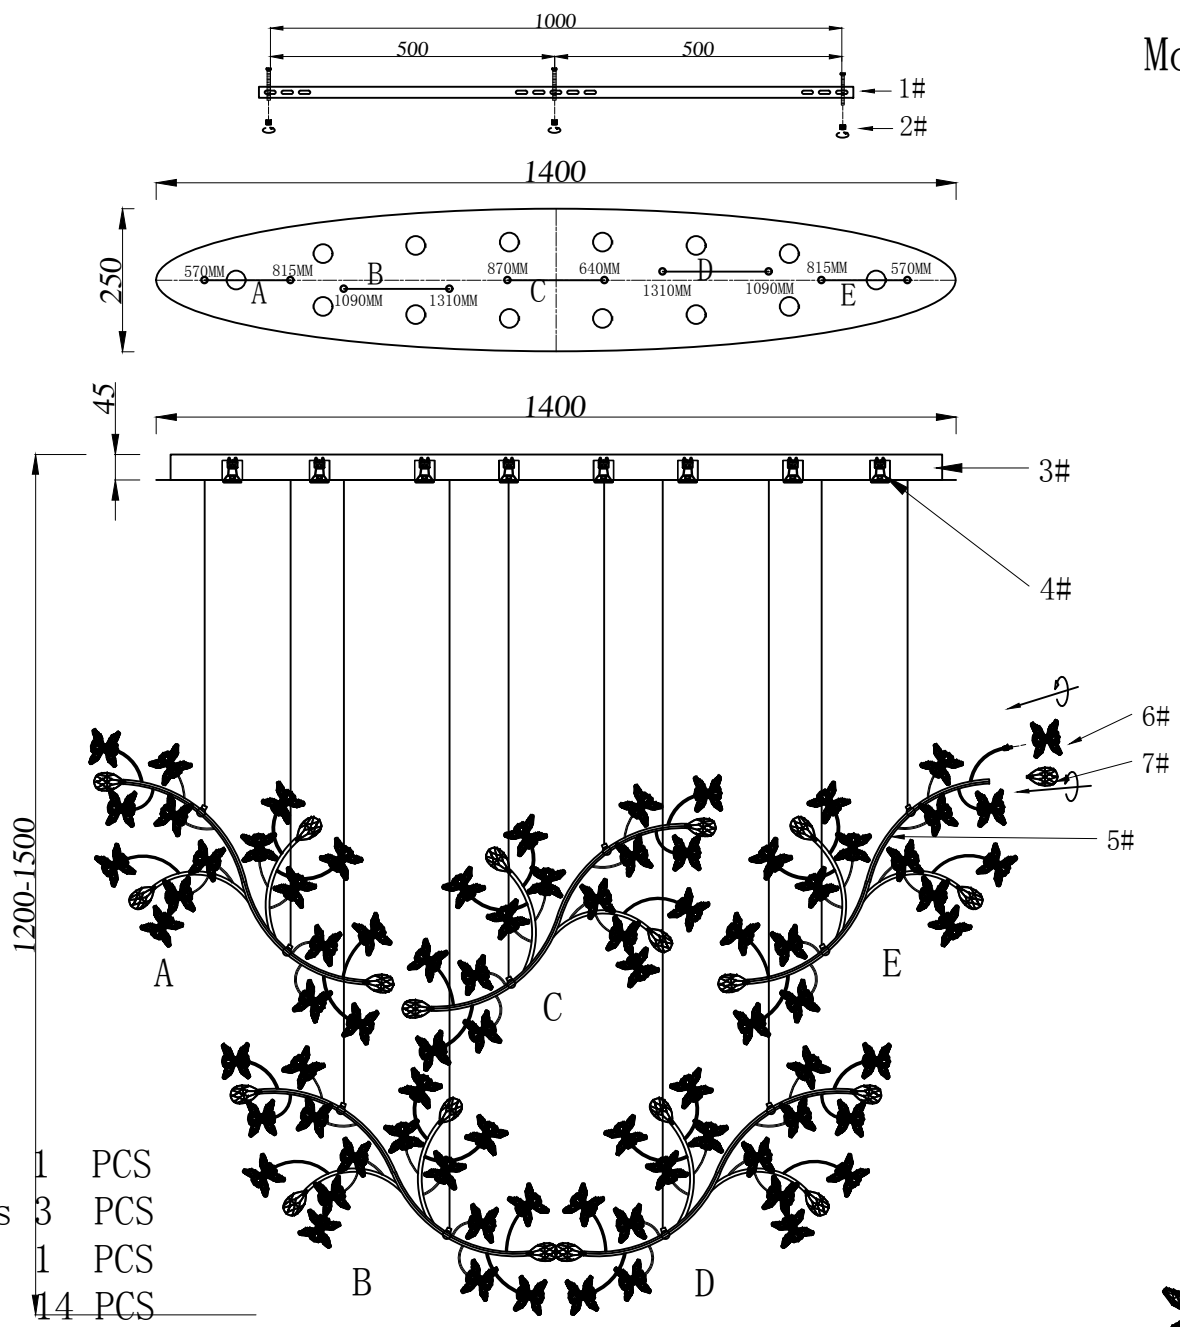

Model:8330/140 C Oval  
 GU4 (MR11) :14PCS

- 1# :Hanging Board 1 PCS
- 2# :Hanging Plate screws 3 PCS
- 3# :Ceiling cup 1 PCS
- 4# :GU4 14 PCS
- 5# :Metal Tree Supports 5 PCS
- 6# :Crystal 1 80 pcs
- 7# :Crystal 2 20 pcs