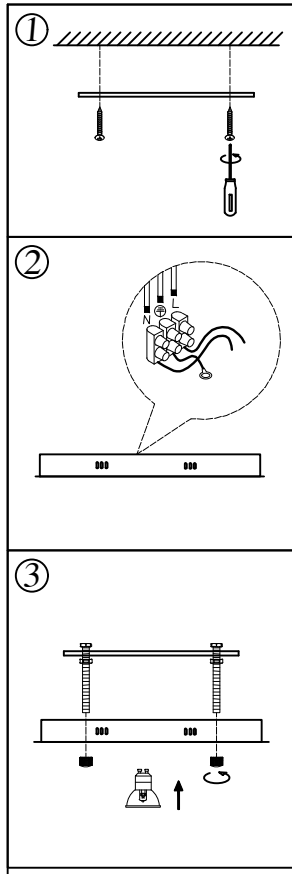

Model:8330/140 C Oval  
 GU4 (MR11) :14PCS

- 1# :Hanging Board 1 PCS
- 2# :Hanging Plate screws 3 PCS
- 3# :Ceiling cup 1 PCS
- 4# :GU4 14 PCS
- 5# :Metal Tree Supports 5 PCS
- 6# :Crystal 1 80 pcs
- 7# :Crystal 2 20 pcs