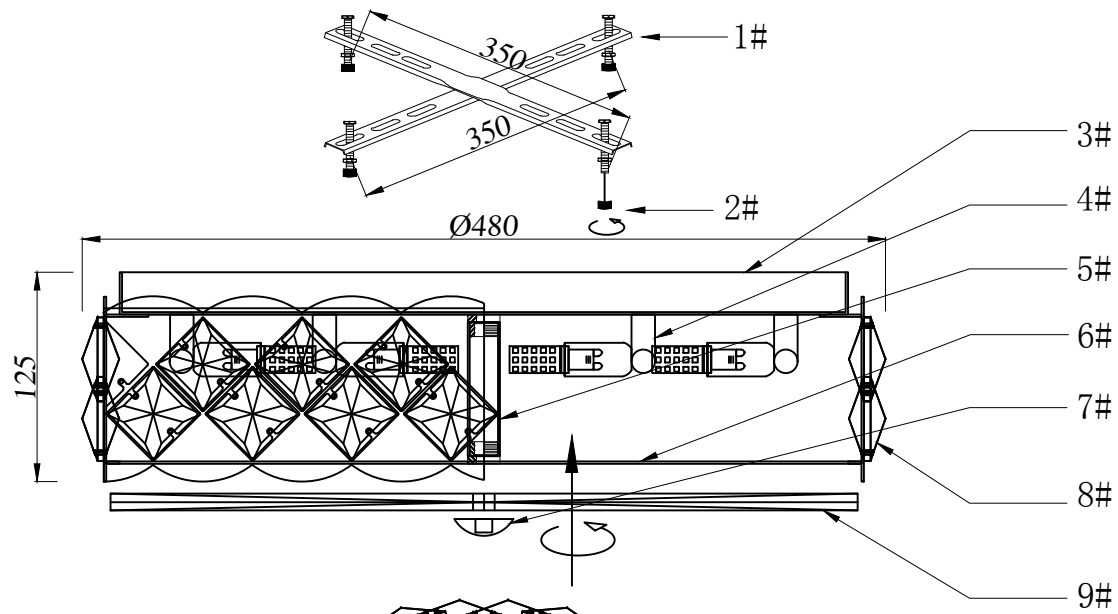

Model: 8300/480 PL

G9: 12PCS

1#	:Hanging Board	1	PCS
2#	:Hanging Plate screws	4	PCS
3#	:Ceiling cup	1	PCS
4#	:G9 lamp holder	12	PCS
5#	:Metal connecting rod	1	PCS
6#	:S/S lampshade	1	PCS
7#	:Decorative hat	1	PCS
8#	:Crystal	1	PCS
9#	:Glass	1	PCS