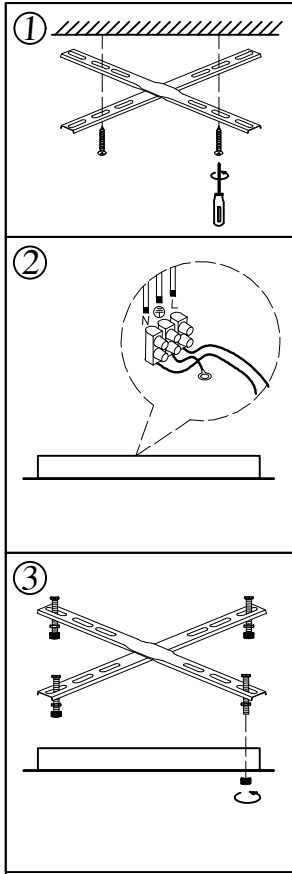

Model: 8300/480 PL

G9: 12PCS

1#	:Hanging Board	1	PCS
2#	:Hanging Plate screws	4	PCS
3#	:Ceiling cup	1	PCS
4#	:G9 lamp holder	12	PCS
5#	:Metal connecting rod	1	PCS
6#	:S/S lampshade	1	PCS
7#	:Decorative hat	1	PCS
8#	:Crystal	1	PCS
9#	:Glass	1	PCS