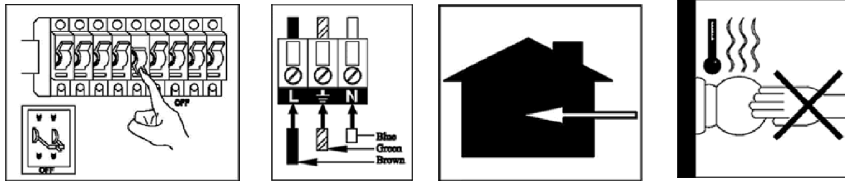

- | | |
|-------------------------|------|
| 1: Ceiling cup | 1PC |
| 2: 15W Driver | 1PC |
| 3: Steel cable 5M | 3PCS |
| 4: Power cable 5M | 1PC |
| 5: Frame | 1PC |
| 6: LED light source 13W | 1PC |
| 7: Crystal | |