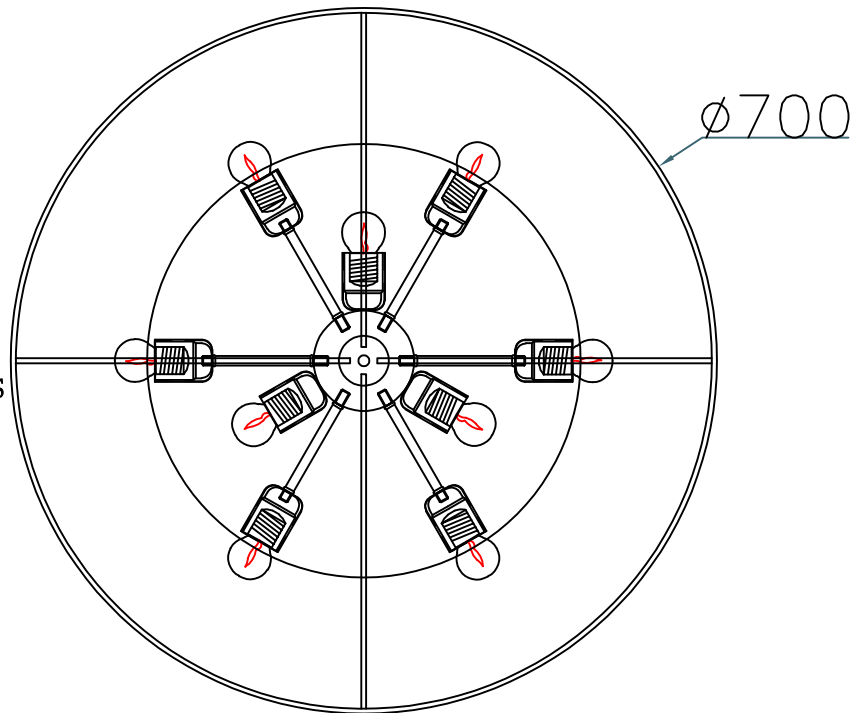

3559/PL

- 1#:L130 straight hanging board 1PCS
- 2#: $\Phi 150 \times H20$ ceiling cover 1PCS
- 3#: $\Phi 12 \times H13$ bald flower branch 2PCS
- 4#: $\Phi 700 \times 185$ lampshade 1PCS
- 5#: $\Phi 13 \times L30$ iron parts 1PCS
- 6#: E27 bare plastic lamp head 9PCS
- 7#: $\Phi 40 \times H60$ iron lamp cup 9PCS
- 8#: $\Phi L120$ straight pipe welded iron parts 6PCS
- 9#: $\Phi 100 \times H30$ Iron Lamp Ancient 1PCS
- 10#: 16×20 female connector 1PCS
- 11#: $\Phi 102 \times H5 \times T1.0$ Lamp Ancient Cover 1PCS
- 12#: $\Phi 13 \times L100$ round tube 1PCS
- 13#: $\Phi 692 \times T4.0$ ultra white tempered glass 1PCS
- 14#: 30×2.0 disc 1PCS
- 15#: 16×10 flat female 1PCS