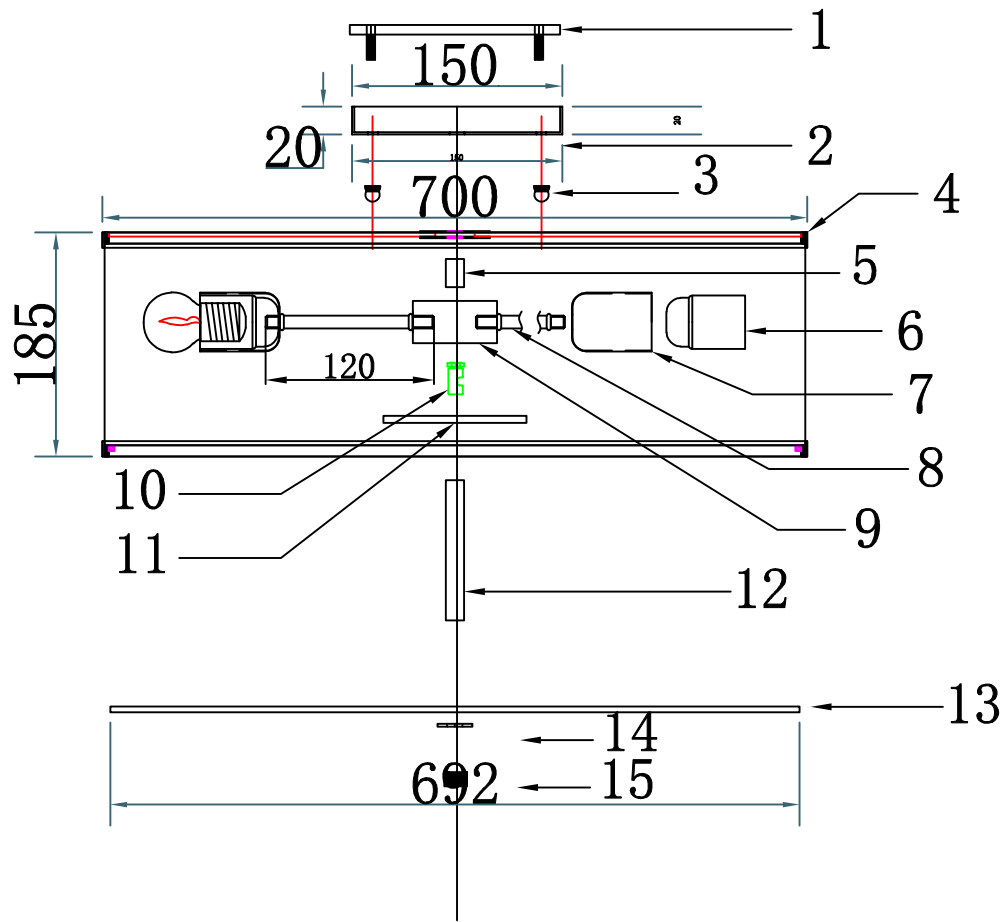

3559/PL

- 1#:L130 straight hanging board 1PCS
- 2#: $\Phi 150 \times H20$ ceiling cover 1PCS
- 3#: $\Phi 12 \times H13$ bald flower branch 2PCS
- 4#: $\Phi 700 \times 185$ lampshade 1PCS
- 5#: $\Phi 13 \times L30$ iron parts 1PCS
- 6#: E27 bare plastic lamp head 9PCS
- 7#: $\Phi 40 \times H60$ iron lamp cup 9PCS
- 8#: $\Phi L120$ straight pipe welded iron parts 6PCS
- 9#: $\Phi 100 \times H30$ Iron Lamp Ancient 1PCS
- 10#: 16×20 female connector 1PCS
- 11#: $\Phi 102 \times H5 \times T1.0$ Lamp Ancient Cover 1PCS
- 12#: $\Phi 13 \times L100$ round tube 1PCS
- 13#: $\Phi 692 \times T4.0$ ultra white tempered glass 1PCS
- 14#: 30×2.0 disc 1PCS
- 15#: 16×10 flat female 1PCS