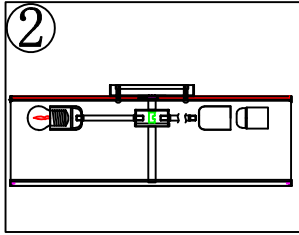

3559/PL

- 1#:L130 straight hanging board 1PCS
- 2#: $\Phi 150 \times H20$ ceiling cover 1PCS
- 3#: $\Phi 12 \times H13$ bald flower branch 2PCS
- 4#: $\Phi 700 \times 185$ lampshade 1PCS
- 5#: $\Phi 13 \times L30$ iron parts 1PCS
- 6#: E27 bare plastic lamp head 9PCS
- 7#: $\Phi 40 \times H60$ iron lamp cup 9PCS
- 8#: $\Phi L120$ straight pipe welded iron parts 6PCS
- 9#: $\Phi 100 \times H30$ Iron Lamp Ancient 1PCS
- 10#: 16×20 female connector 1PCS
- 11#: $\Phi 102 \times H5 \times T1.0$ Lamp Ancient Cover 1PCS
- 12#: $\Phi 13 \times L100$ round tube 1PCS
- 13#: $\Phi 692 \times T4.0$ ultra white tempered glass 1PCS
- 14#: 30×2.0 disc 1PCS
- 15#: 16×10 flat female 1PCS