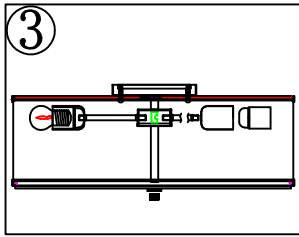

3559/PL

- 1#:L130 straight hanging board 1PCS
- 2#: $\Phi 150 \times H20$ ceiling cover 1PCS
- 3#: $\Phi 12 \times H13$ bald flower branch 2PCS
- 4#: $\Phi 700 \times 185$ lampshade 1PCS
- 5#: $\Phi 13 \times L30$ iron parts 1PCS
- 6#: E27 bare plastic lamp head 9PCS
- 7#: $\Phi 40 \times H60$ iron lamp cup 9PCS
- 8#: $\Phi L120$ straight pipe welded iron parts 6PCS
- 9#: $\Phi 100 \times H30$ Iron Lamp Ancient 1PCS
- 10#: 16×20 female connector 1PCS
- 11#: $\Phi 102 \times H5 \times T1.0$ Lamp Ancient Cover 1PCS
- 12#: $\Phi 13 \times L100$ round tube 1PCS
- 13#: $\Phi 692 \times T4.0$ ultra white tempered glass 1PCS
- 14#: 30×2.0 disc 1PCS
- 15#: 16×10 flat female 1PCS