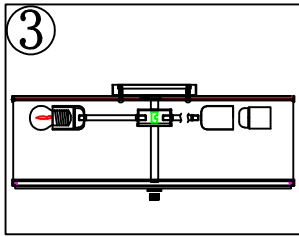

3555/PL

- 1#:L130 straight hanging board 1PCS
- 2#: $\Phi 150 \times H20$ ceiling cover 1PCS
- 3#: $\Phi 12 \times H13$ bald flower branch 2PCS
- 4#: $\Phi 500 \times 165$ lampshade 1PCS
- 5#: $\Phi 13 \times L20$ iron parts 1PCS
- 6#:E27 bare plastic lamp head 5PCS
- 7#: $\Phi 40 \times H60$ iron lamp cup 5PCS
- 8#: $\Phi L120$ straight pipe welded iron parts 5PCS
- 9#: $\Phi 60 \times H30$ Iron Lamp Ancient 1PCS
- 10#:16*20 female connector 1PCS
- 11#: $\Phi 62 \times H5 \times T1.0$ Lamp Ancient Cover 1PCS
- 12#: $\Phi 13 \times L100$ round tube 1PCS
- 13#: $\Phi 492 \times T4.0$ ultra white tempered glass 1PCS
- 14#:30*2.0 disc 1PCS
- 15#:16*10 flat female 1PCS