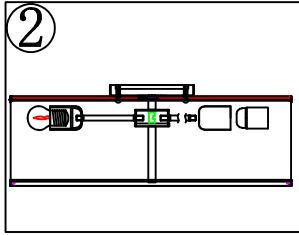

3555/PL

- 1#:L130 straight hanging board 1PCS
- 2#: $\Phi 150 \times H20$ ceiling cover 1PCS
- 3#: $\Phi 12 \times H13$ bald flower branch 2PCS
- 4#: $\Phi 500 \times 165$ lampshade 1PCS
- 5#: $\Phi 13 \times L20$ iron parts 1PCS
- 6#:E27 bare plastic lamp head 5PCS
- 7#: $\Phi 40 \times H60$ iron lamp cup 5PCS
- 8#: $\Phi L120$ straight pipe welded iron parts 5PCS
- 9#: $\Phi 60 \times H30$ Iron Lamp Ancient 1PCS
- 10#:16*20 female connector 1PCS
- 11#: $\Phi 62 \times H5 \times T1.0$ Lamp Ancient Cover 1PCS
- 12#: $\Phi 13 \times L100$ round tube 1PCS
- 13#: $\Phi 492 \times T4.0$ ultra white tempered glass 1PCS
- 14#:30*2.0 disc 1PCS
- 15#:16*10 flat female 1PCS