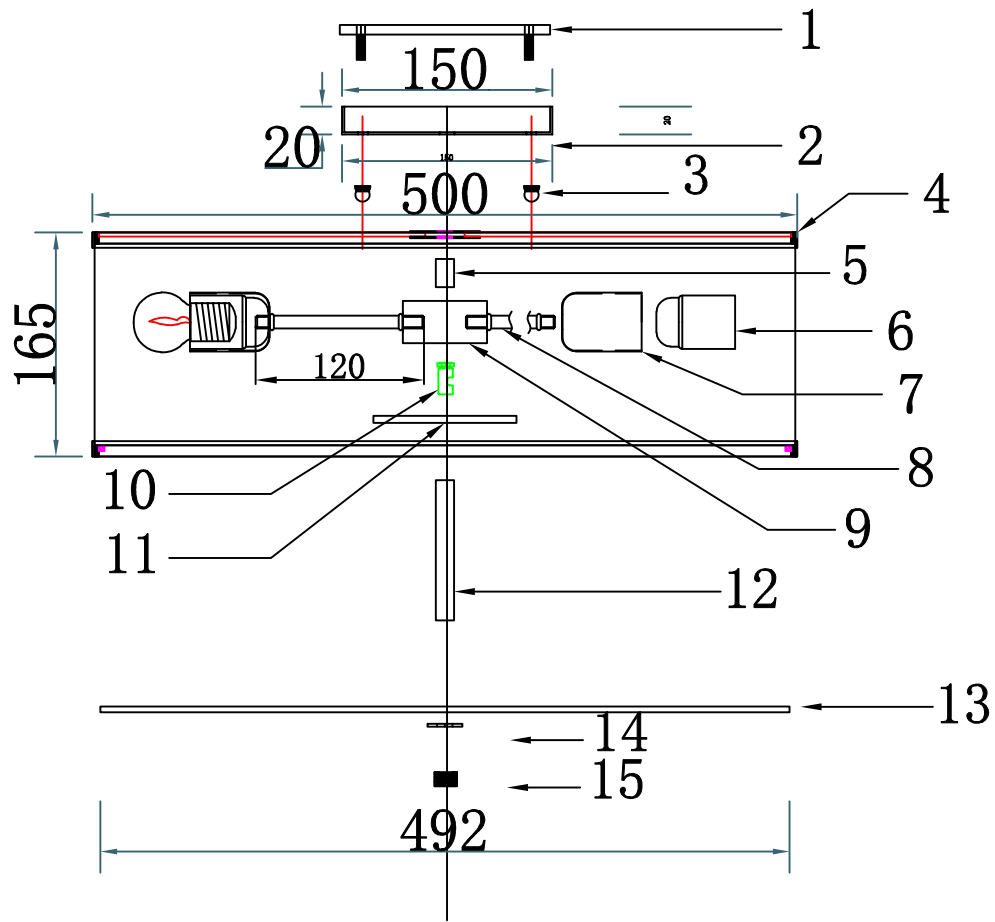

3555/PL

- 1#:L130 straight hanging board 1PCS
- 2#: $\Phi 150 \times H20$ ceiling cover 1PCS
- 3#: $\Phi 12 \times H13$ bald flower branch 2PCS
- 4#: $\Phi 500 \times 165$ lampshade 1PCS
- 5#: $\Phi 13 \times L20$ iron parts 1PCS
- 6#:E27 bare plastic lamp head 5PCS
- 7#: $\Phi 40 \times H60$ iron lamp cup 5PCS
- 8#: $\Phi L120$ straight pipe welded iron parts 5PCS
- 9#: $\Phi 60 \times H30$ Iron Lamp Ancient 1PCS
- 10#:16*20 female connector 1PCS
- 11#: $\Phi 62 \times H5 \times T1.0$ Lamp Ancient Cover 1PCS
- 12#: $\Phi 13 \times L100$ round tube 1PCS
- 13#: $\Phi 492 \times T4.0$ ultra white tempered glass 1PCS
- 14#:30*2.0 disc 1PCS
- 15#:16*10 flat female 1PCS