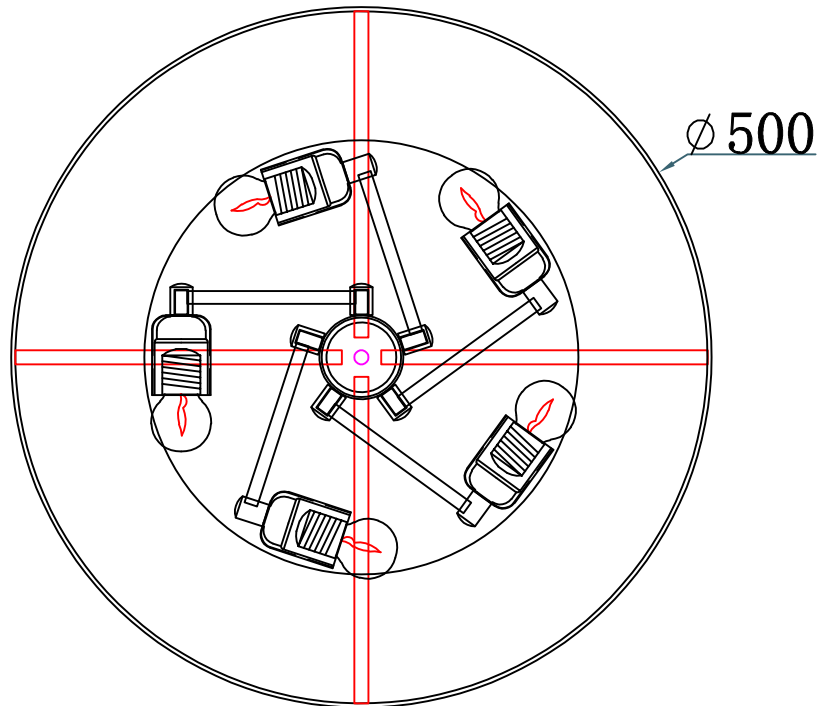

3555/PL

- 1#:L130 straight hanging board 1PCS
- 2#: $\Phi 150 \times H20$ ceiling cover 1PCS
- 3#: $\Phi 12 \times H13$ bald flower branch 2PCS
- 4#: $\Phi 500 \times 165$ lampshade 1PCS
- 5#: $\Phi 13 \times L20$ iron parts 1PCS
- 6#:E27 bare plastic lamp head 5PCS
- 7#: $\Phi 40 \times H60$ iron lamp cup 5PCS
- 8#: $\Phi L120$ straight pipe welded iron parts 5PCS
- 9#: $\Phi 60 \times H30$ Iron Lamp Ancient 1PCS
- 10#:16*20 female connector 1PCS
- 11#: $\Phi 62 \times H5 \times T1.0$ Lamp Ancient Cover 1PCS
- 12#: $\Phi 13 \times L100$ round tube 1PCS
- 13#: $\Phi 492 \times T4.0$ ultra white tempered glass 1PCS
- 14#:30*2.0 disc 1PCS
- 15#:16*10 flat female 1PCS