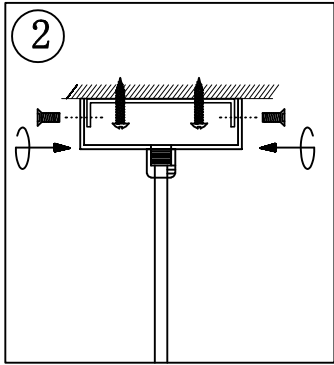

3840/120 C

- 1#:75mm U-shaped hanging plate
- 2#:Φ80*25*T1.5mm Ceiling Plate
- 3#:Φ14*H14*M10 metal wire lock
- 4#:Φ6.0*L1200mm power cord
- 5#:Φ9.6*L260mm Head Tube
- 6#:Φ25*H30mm*M10 ceiling fixed car parts
- 7#:M10 telescopic copper component
- 8#:Φ2.0*L1200mm steel wire rope
- 9#:Φ150mm milk white glass ball
- 10#:G9, LED light source
- 11#:G9 Ceramic External Tooth Lamp Head
- 12#:Φ50*H6 * T0.8mm metal flying saucer
- 13#:L1200*Φ14*T1.2mm metal welding bracket
- 14#:Φ6.0*L155mm round tube