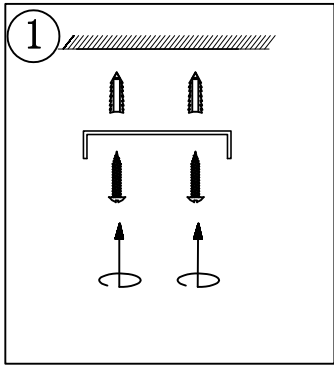

3840/120 C

- 1#:75mm U-shaped hanging plate
- 2#:Φ80*25*T1.5mm Ceiling Plate
- 3#:Φ14*H14*M10 metal wire lock
- 4#:Φ6.0*L1200mm power cord
- 5#:Φ9.6*L260mm Head Tube
- 6#:Φ25*H30mm*M10 ceiling fixed car parts
- 7#:M10 telescopic copper component
- 8#:Φ2.0*L1200mm steel wire rope
- 9#:Φ150mm milk white glass ball
- 10#:G9, LED light source
- 11#:G9 Ceramic External Tooth Lamp Head
- 12#:Φ50*H6 * T0.8mm metal flying saucer
- 13#:L1200*Φ14*T1.2mm metal welding bracket
- 14#:Φ6.0*L155mm round tube