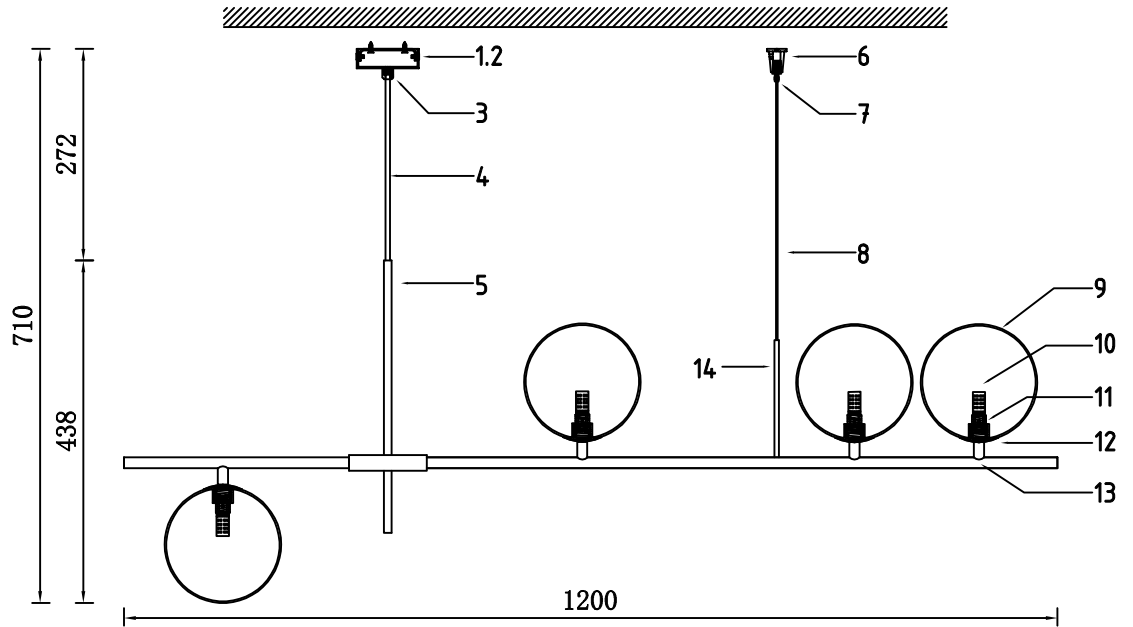

3840/120 C

- 1#:75mm U-shaped hanging plate
- 2#:Φ80*25*T1.5mm Ceiling Plate
- 3#:Φ14*H14*M10 metal wire lock
- 4#:Φ6.0*L1200mm power cord
- 5#:Φ9.6*L260mm Head Tube
- 6#:Φ25*H30mm*M10 ceiling fixed car parts
- 7#:M10 telescopic copper component
- 8#:Φ2.0*L1200mm steel wire rope
- 9#:Φ150mm milk white glass ball
- 10#:G9, LED light source
- 11#:G9 Ceramic External Tooth Lamp Head
- 12#:Φ50*H6 * T0.8mm metal flying saucer
- 13#:L1200*Φ14*T1.2mm metal welding bracket
- 14#:Φ6.0*L155mm round tube