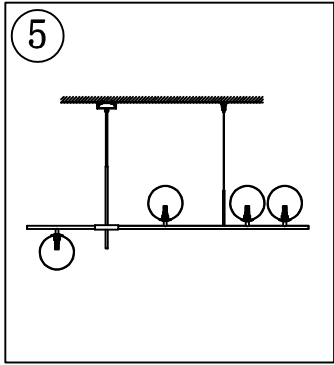

3840/120 C

- 1#:75mm U-shaped hanging plate
- 2#:Φ80*25*T1.5mm Ceiling Plate
- 3#:Φ14*H14*M10 metal wire lock
- 4#:Φ6.0*L1200mm power cord
- 5#:Φ9.6*L260mm Head Tube
- 6#:Φ25*H30mm*M10 ceiling fixed car parts
- 7#:M10 telescopic copper component
- 8#:Φ2.0*L1200mm steel wire rope
- 9#:Φ150mm milk white glass ball
- 10#:G9, LED light source
- 11#:G9 Ceramic External Tooth Lamp Head
- 12#:Φ50*H6 * T0.8mm metal flying saucer
- 13#:L1200*Φ14*T1.2mm metal welding bracket
- 14#:Φ6.0*L155mm round tube