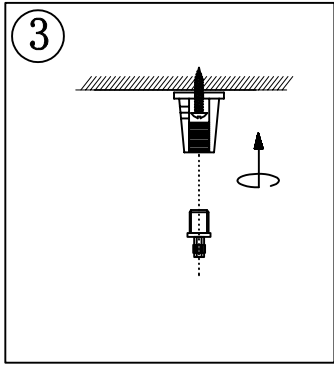

3840/120 C

- 1#:75mm U-shaped hanging plate
- 2#:Φ80*25*T1.5mm Ceiling Plate
- 3#:Φ14*H14*M10 metal wire lock
- 4#:Φ6.0*L1200mm power cord
- 5#:Φ9.6*L260mm Head Tube
- 6#:Φ25*H30mm*M10 ceiling fixed car parts
- 7#:M10 telescopic copper component
- 8#:Φ2.0*L1200mm steel wire rope
- 9#:Φ150mm milk white glass ball
- 10#:G9, LED light source
- 11#:G9 Ceramic External Tooth Lamp Head
- 12#:Φ50*H6 * T0.8mm metal flying saucer
- 13#:L1200*Φ14*T1.2mm metal welding bracket
- 14#:Φ6.0*L155mm round tube