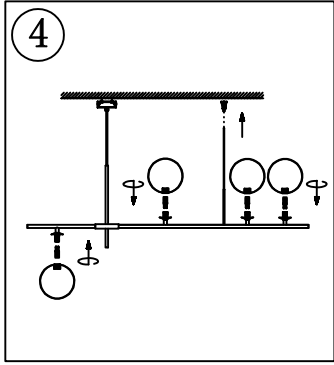

3840/120 C

- 1#:75mm U-shaped hanging plate
- 2#:Φ80*25*T1.5mm Ceiling Plate
- 3#:Φ14*H14*M10 metal wire lock
- 4#:Φ6.0*L1200mm power cord
- 5#:Φ9.6*L260mm Head Tube
- 6#:Φ25*H30mm*M10 ceiling fixed car parts
- 7#:M10 telescopic copper component
- 8#:Φ2.0*L1200mm steel wire rope
- 9#:Φ150mm milk white glass ball
- 10#:G9, LED light source
- 11#:G9 Ceramic External Tooth Lamp Head
- 12#:Φ50*H6 * T0.8mm metal flying saucer
- 13#:L1200*Φ14*T1.2mm metal welding bracket
- 14#:Φ6.0*L155mm round tube