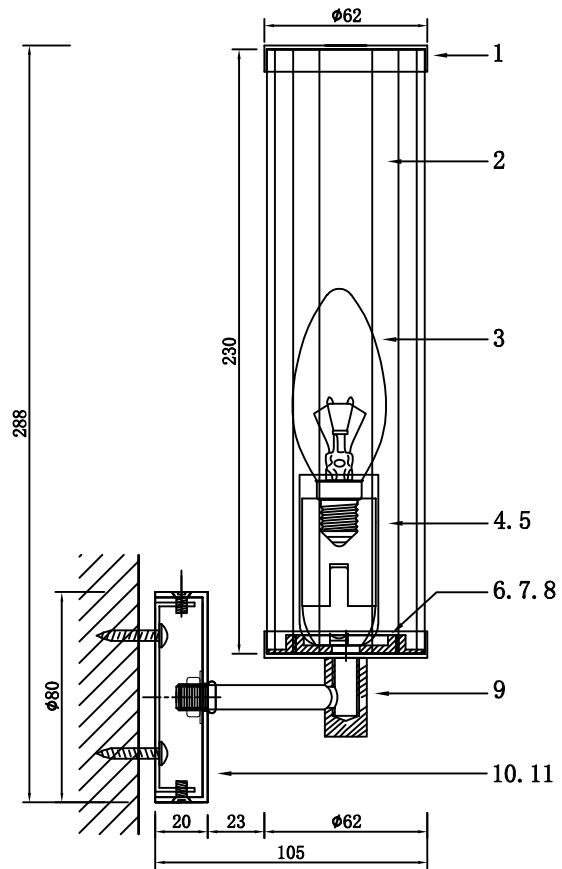

# 3721/A

- 1# $\phi$  62 \* H10mm car cover parts 1PCS
- 2# $\phi$ 60 \* H230mm thick transparent outer stripe glass tube 1PCS
- 3#E14 \* 20W light source 1PCS
- 4#E14 metal lamp cup (30 \* 60) 1PCS
- 5#E14 light body card lamp head 1PCS
- 6# $\phi$ 57 \* H6mm car parts 1PCS
- 7# $\phi$ 40 \* H6mm car parts, 1PCS
- 8# $\phi$ 62 \* H10mm car cover parts 1PCS
- 9# $\phi$ 9.3 \* L60mm Head Tube 1PCS
- 10#L70 \* 20 \* T1.5mm U-shaped hanging plate 1PCS
- 11# $\phi$ 80 \* H20 \* T2.0mm metal wall box 1PCS