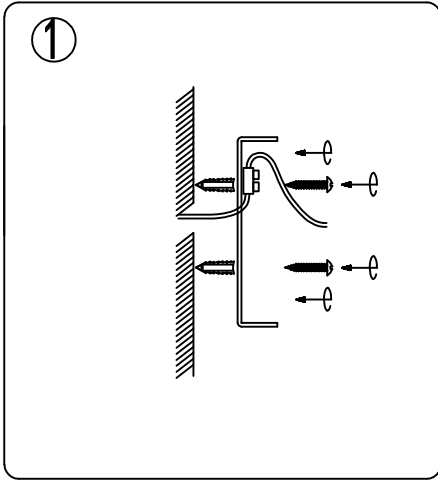

# 3721/A

- 1# $\phi$  62 \* H10mm car cover parts 1PCS
- 2# $\phi$ 60 \* H230mm thick transparent outer stripe glass tube 1PCS
- 3#E14 \* 20W light source 1PCS
- 4#E14 metal lamp cup (30 \* 60) 1PCS
- 5#E14 light body card lamp head 1PCS
- 6# $\phi$ 57 \* H6mm car parts 1PCS
- 7# $\phi$ 40 \* H6mm car parts, 1PCS
- 8# $\phi$ 62 \* H10mm car cover parts 1PCS
- 9# $\phi$ 9.3 \* L60mm Head Tube 1PCS
- 10#L70 \* 20 \* T1.5mm U-shaped hanging plate 1PCS
- 11# $\phi$ 80 \* H20 \* T2.0mm metal wall box 1PCS