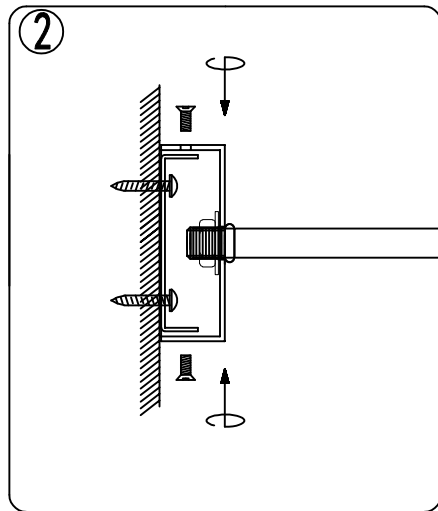

# 3721/A

- 1# $\phi$  62 \* H10mm car cover parts 1PCS
- 2# $\phi$ 60 \* H230mm thick transparent outer stripe glass tube 1PCS
- 3#E14 \* 20W light source 1PCS
- 4#E14 metal lamp cup (30 \* 60) 1PCS
- 5#E14 light body card lamp head 1PCS
- 6# $\phi$ 57 \* H6mm car parts 1PCS
- 7# $\phi$ 40 \* H6mm car parts, 1PCS
- 8# $\phi$ 62 \* H10mm car cover parts 1PCS
- 9# $\phi$ 9.3 \* L60mm Head Tube 1PCS
- 10#L70 \* 20 \* T1.5mm U-shaped hanging plate 1PCS
- 11# $\phi$ 80 \* H20 \* T2.0mm metal wall box 1PCS