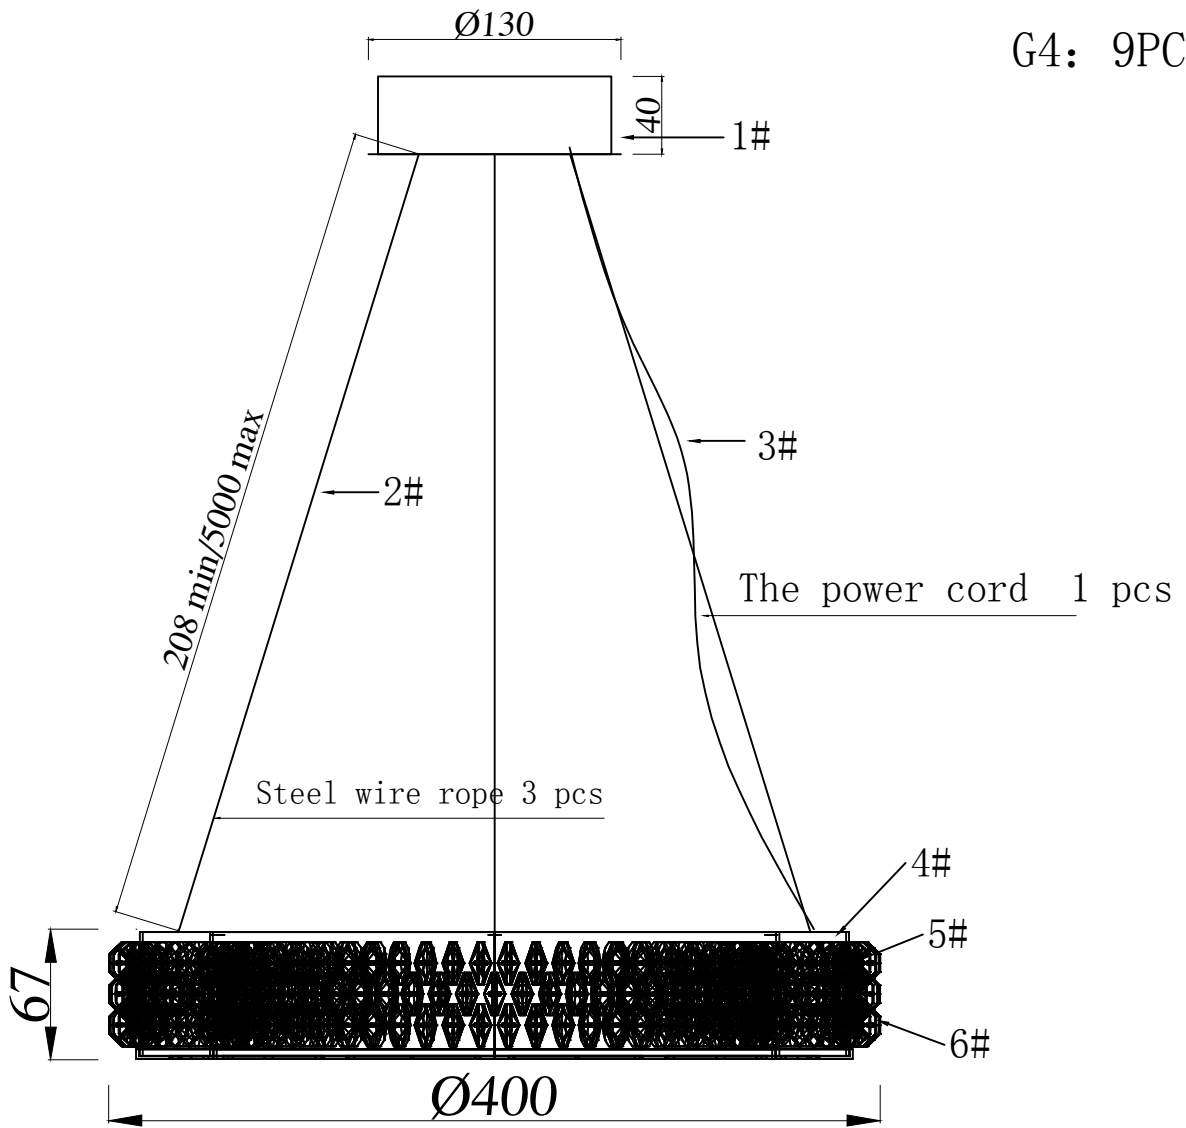

Model:8560/40 C

G4: 9PCS

- | | |
|------------------------|-------|
| 1# :Ceiling cup | 1 PCS |
| 2# :Steel wire rope 5M | 3 PCS |
| 3# :The power cord 5M | 1 PCS |
| 4# :Metal lamp body | 1 PCS |
| 5# :G4 Light source | 9 PCS |
| 6# :Crystal | 1 PCS |