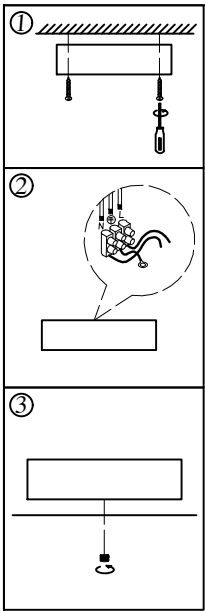

Model:8560/40 C

G4: 9PCS

- | | |
|------------------------|-------|
| 1# :Ceiling cup | 1 PCS |
| 2# :Steel wire rope 5M | 3 PCS |
| 3# :The power cord 5M | 1 PCS |
| 4# :Metal lamp body | 1 PCS |
| 5# :G4 Light source | 9 PCS |
| 6# :Crystal | 1 PCS |