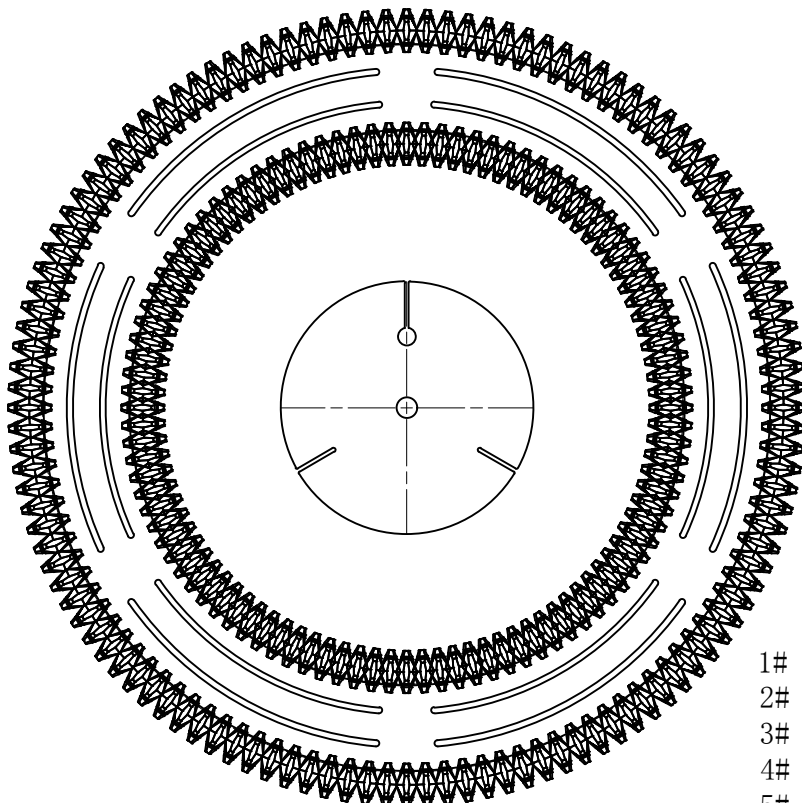

Model:8560/40 C

G4: 9PCS

- | | |
|------------------------|-------|
| 1# :Ceiling cup | 1 PCS |
| 2# :Steel wire rope 5M | 3 PCS |
| 3# :The power cord 5M | 1 PCS |
| 4# :Metal lamp body | 1 PCS |
| 5# :G4 Light source | 9 PCS |
| 6# :Crystal | 1 PCS |