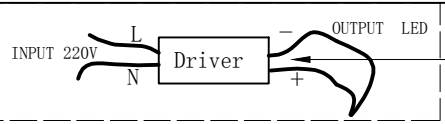

Model: 8330/S

LED: 12W

- 1# :Hanging Board 1PCS
- 2# :Hanging Plate screws 2PCS
- 3# :15W Drive 1PCS
- 4# :Ceiling cup 1PCS
- 5# :The power cord 2.5M 1PCS
- 6# :Metal lamp body 1PCS
- 7# :Crystal A# 2PCS
- 8# :Crystal B#+A# 2PCS