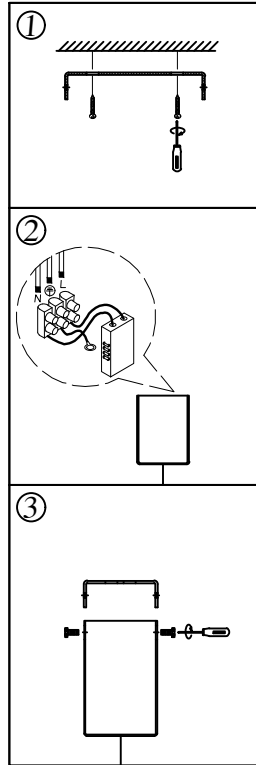

Model: 8330/S

LED: 12W

- 1# :Hanging Board 1PCS
- 2# :Hanging Plate screws 2PCS
- 3# :15W Drive 1PCS
- 4# :Ceiling cup 1PCS
- 5# :The power cord 2.5M 1PCS
- 6# :Metal lamp body 1PCS
- 7# :Crystal A# 2PCS
- 8# :Crystal B#+A# 2PCS