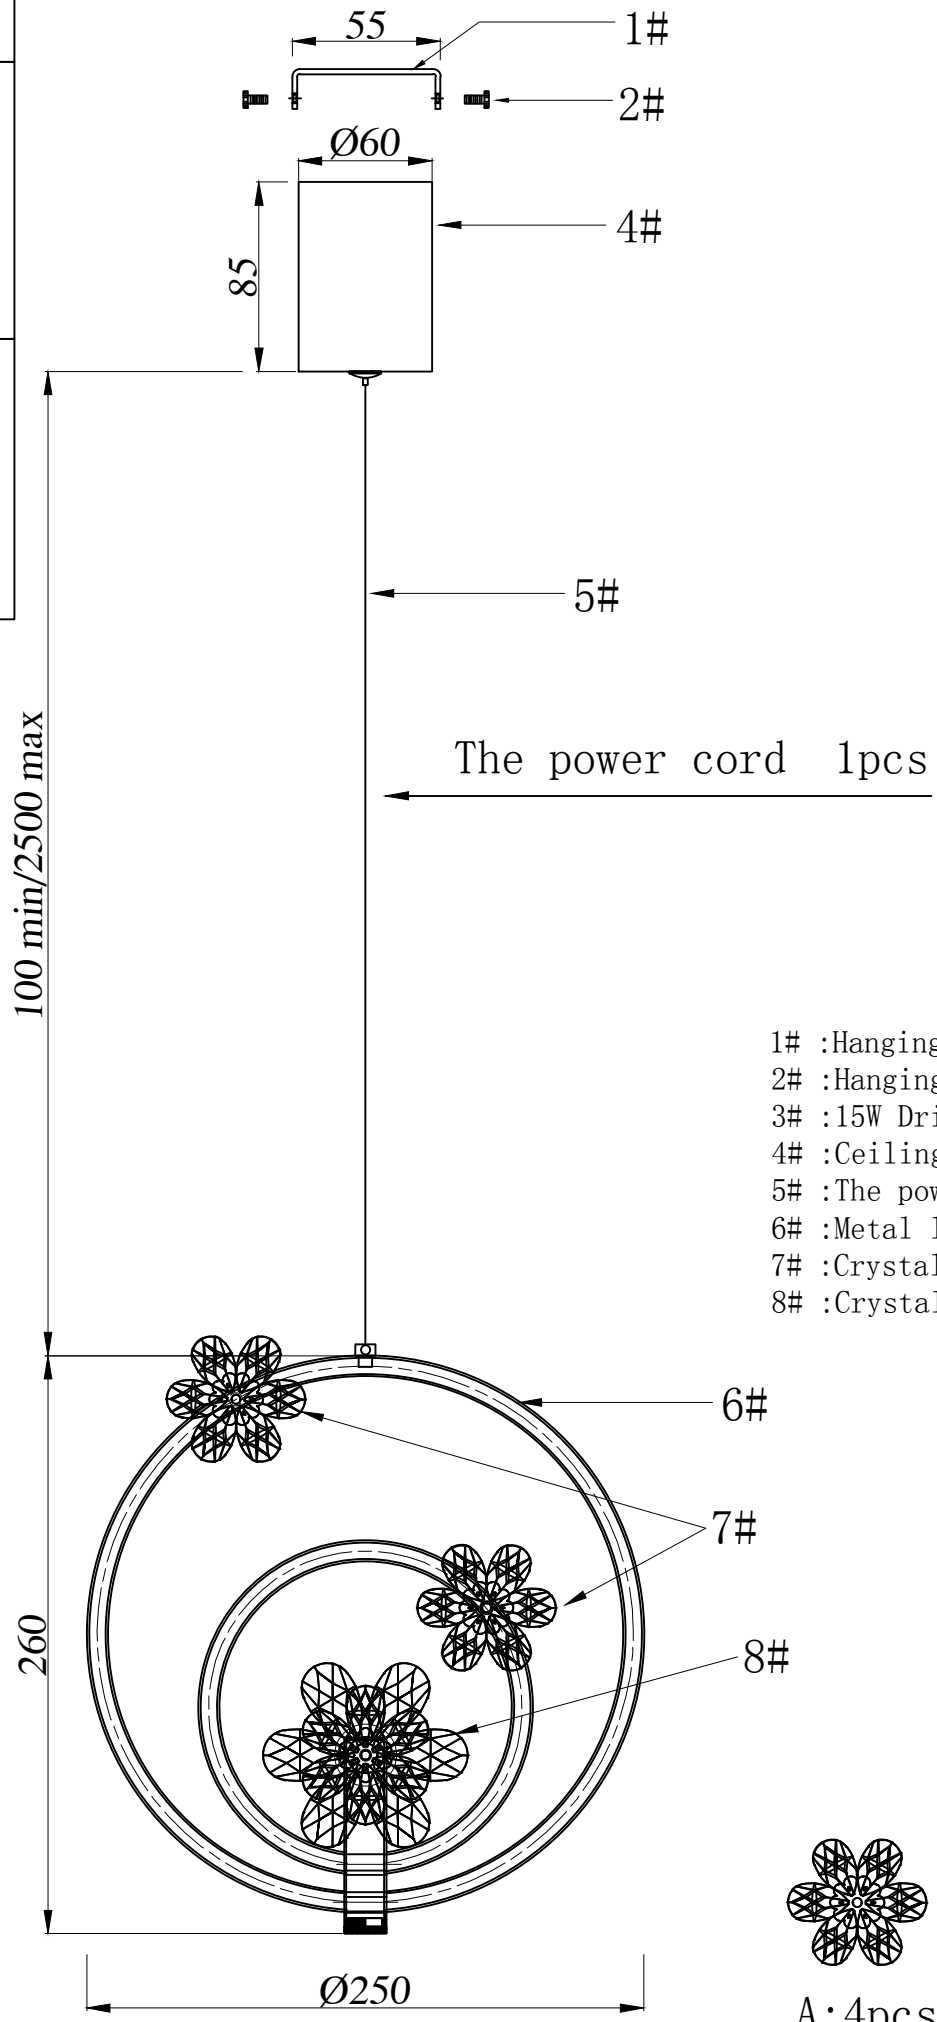

Model: 8330/S

LED: 12W

- 1# :Hanging Board 1PCS
- 2# :Hanging Plate screws 2PCS
- 3# :15W Drive 1PCS
- 4# :Ceiling cup 1PCS
- 5# :The power cord 2.5M 1PCS
- 6# :Metal lamp body 1PCS
- 7# :Crystal A# 2PCS
- 8# :Crystal B#+A# 2PCS