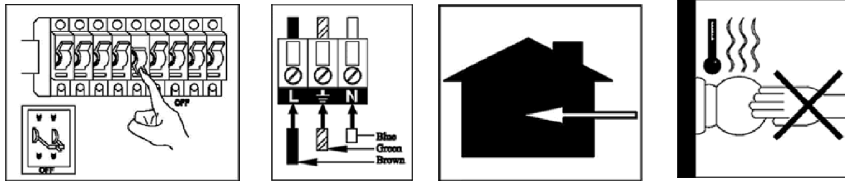

- | | |
|-------------------|-------|
| 1: Ceiling cup | 1PC |
| 2: Steel cable 5M | 4PCS |
| 3: Power cable 5M | 1PC |
| 4: Frame | 1PC |
| 5: G9 Lamp holder | 24PCS |
| 6: Crystal | |

:8550/95 C