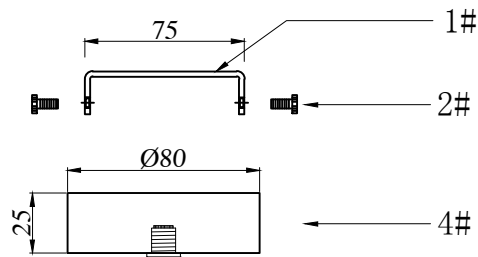

Model: 8341/S

LED: 3W

- 1# :Hanging Board 1PCS
- 2# :Hanging Plate screws 2PCS
- 3# :3W Drive 1PCS
- 4# :Ceiling cup 1PCS
- 5# :The power cord 2.5M 1PCS
- 6# :3W LED light source 1PCS
- 7# :Crystal 1PCS