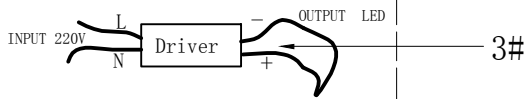

Model: 8341/S

LED: 3W

- 1# :Hanging Board 1PCS
- 2# :Hanging Plate screws 2PCS
- 3# :3W Drive 1PCS
- 4# :Ceiling cup 1PCS
- 5# :The power cord 2.5M 1PCS
- 6# :3W LED light source 1PCS
- 7# :Crystal 1PCS