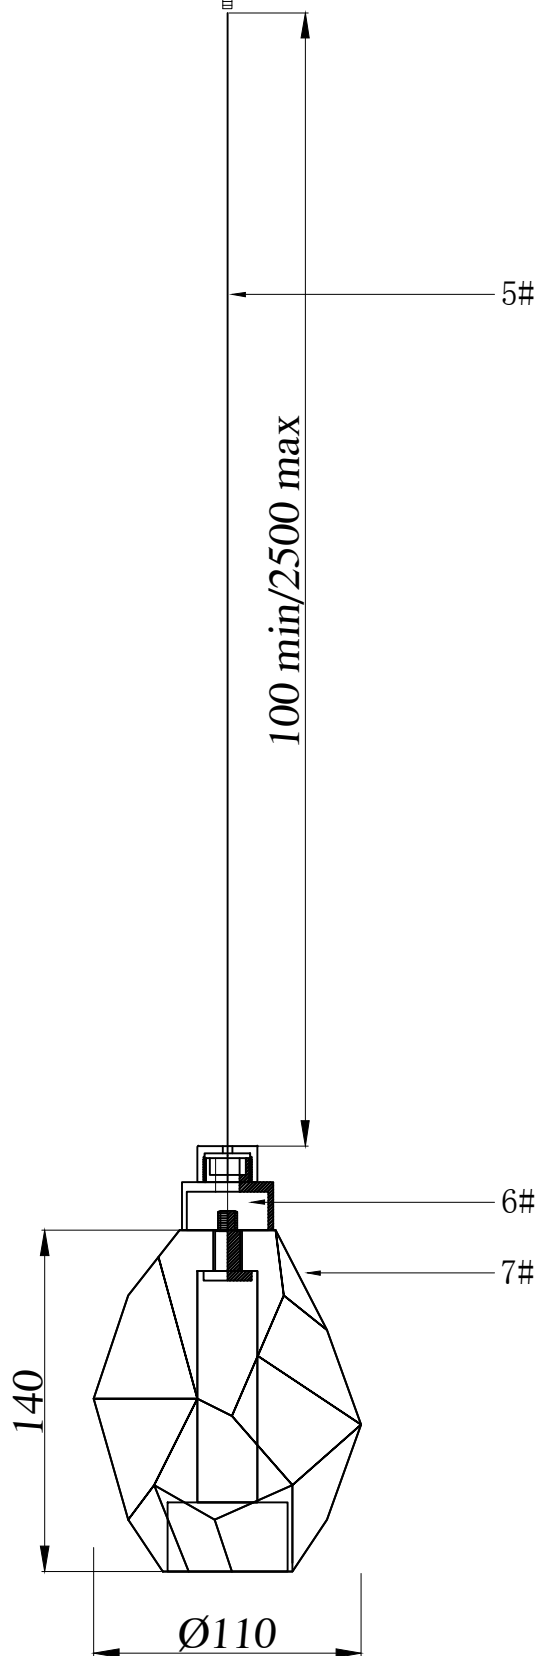

Model: 8341/S

LED: 3W

- 1# :Hanging Board 1PCS
- 2# :Hanging Plate screws 2PCS
- 3# :3W Drive 1PCS
- 4# :Ceiling cup 1PCS
- 5# :The power cord 2.5M 1PCS
- 6# :3W LED light source 1PCS
- 7# :Crystal 1PCS