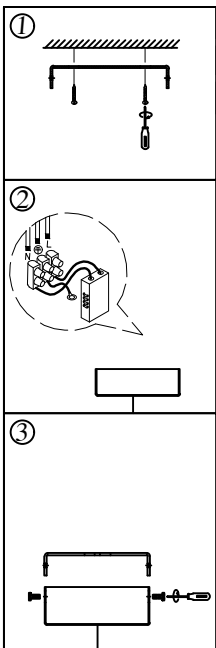

Model: 8341/S

LED: 3W

- 1# :Hanging Board 1PCS
- 2# :Hanging Plate screws 2PCS
- 3# :3W Drive 1PCS
- 4# :Ceiling cup 1PCS
- 5# :The power cord 2.5M 1PCS
- 6# :3W LED light source 1PCS
- 7# :Crystal 1PCS