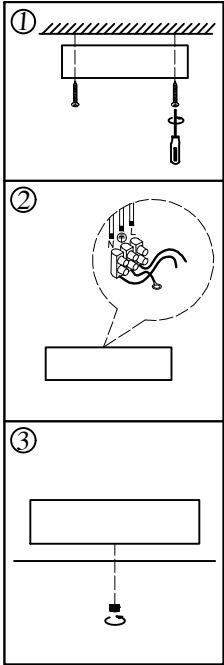

Model:8550/110

G9: 28PCS

- | | | |
|------------------------|----|-----|
| 1# :Ceiling cup | 1 | PCS |
| 2# :Steel wire rope 5M | 4 | PCS |
| 3# :The power cord 5M | 1 | PCS |
| 4# :Metal lamp body | 1 | PCS |
| 5# :G9 Light source | 28 | PCS |
| 6# :Crystal | 1 | PCS |