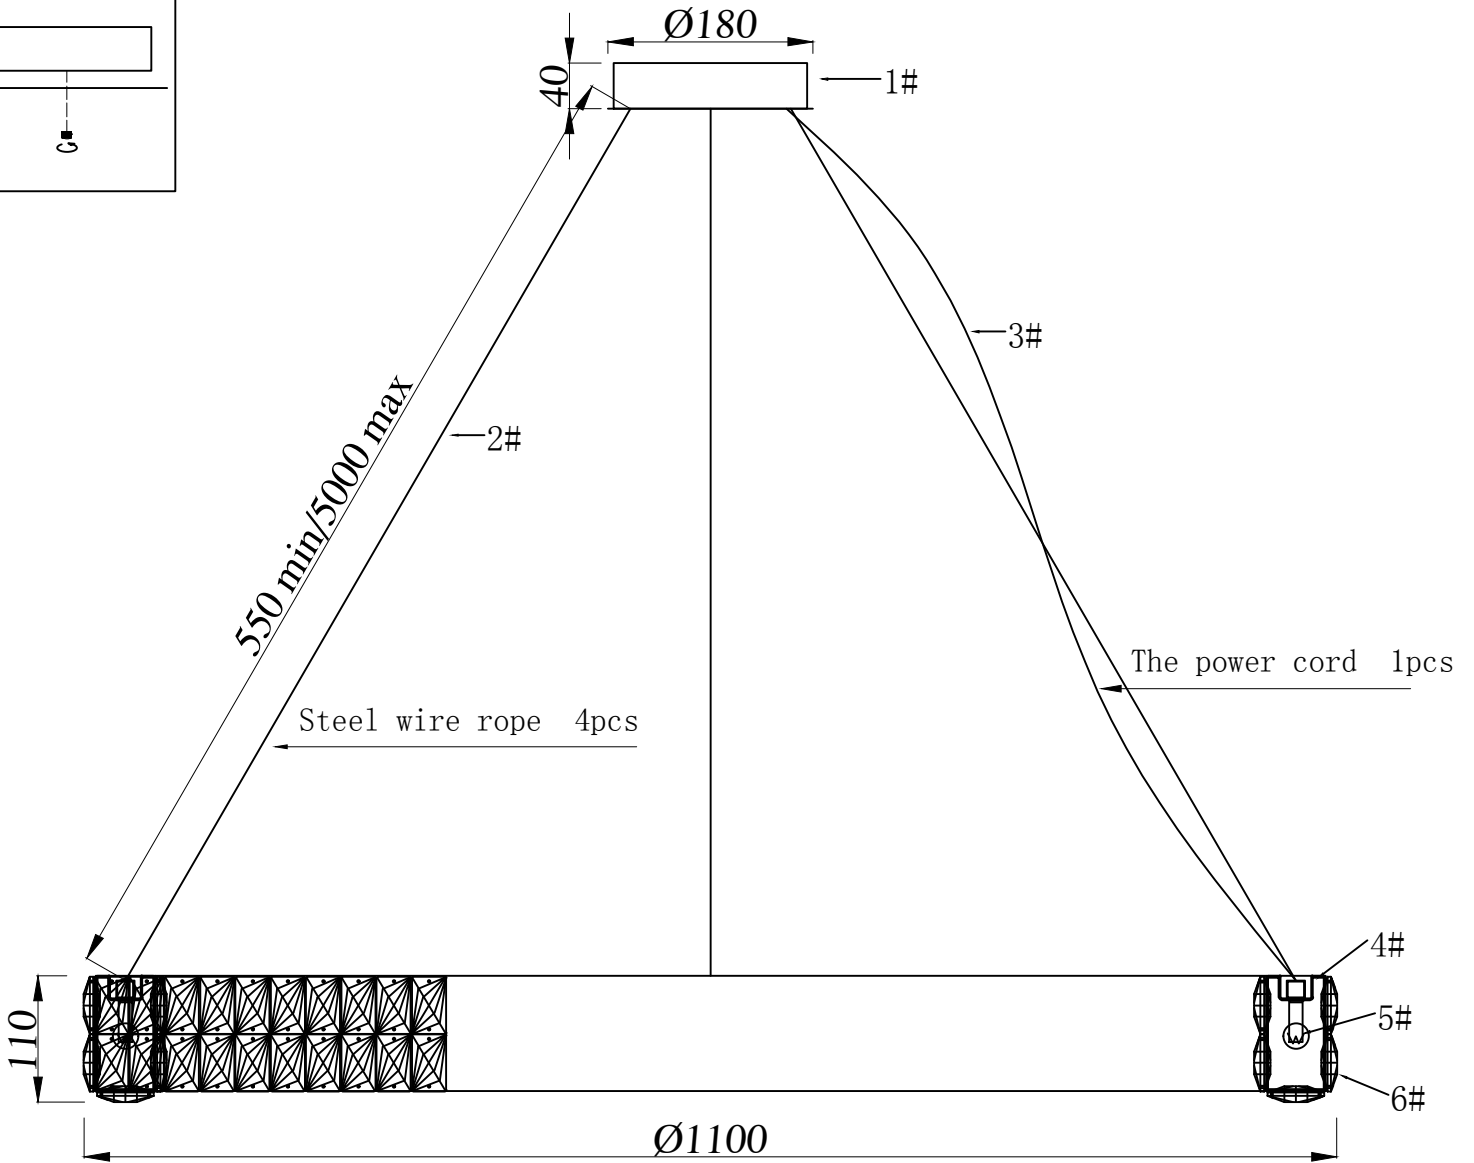

Model:8550/110

G9: 28PCS

- | | | |
|------------------------|----|-----|
| 1# :Ceiling cup | 1 | PCS |
| 2# :Steel wire rope 5M | 4 | PCS |
| 3# :The power cord 5M | 1 | PCS |
| 4# :Metal lamp body | 1 | PCS |
| 5# :G9 Light source | 28 | PCS |
| 6# :Crystal | 1 | PCS |