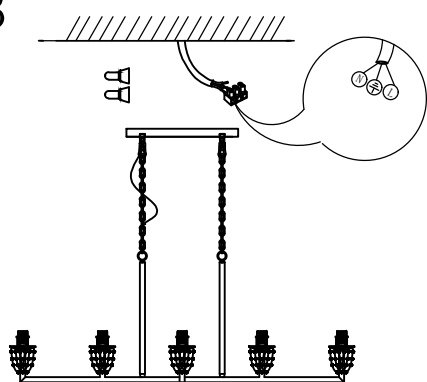

1

4

2

5

3

6

MODEL: 4365/S

Safety precautions:

1. The power do not exceed the prescribed range (rated voltage AC220-240V 50Hz).
2. Please cut off the power supply while replacing the light source and other maintenance operation .
3. The plate fixed on the ceiling must be able to withstand the weight more than 3 times of the object.
4. After installation is complete, check the glass right or not? If it is damaged, it should be replaced immediately.