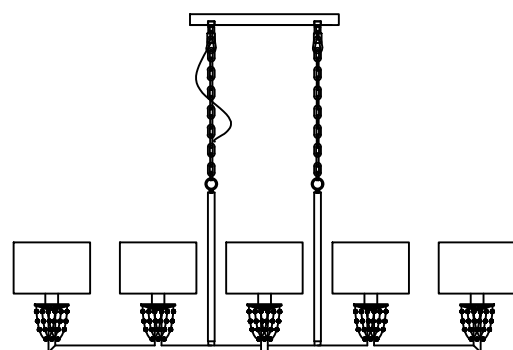

1

4

2

5

3

6

MODEL: 4365/S

Safety precautions:

1. The power do not exceed the prescribed range (rated voltage AC220-240V 50Hz).
2. Please cut off the power supply while replacing the light source and other maintenance operation .
3. The plate fixed on the ceiling must be able to withstand the weight more than 3 times of the object.
4. After installation is complete, check the glass right or not? If it is damaged, it should be replaced immediately.