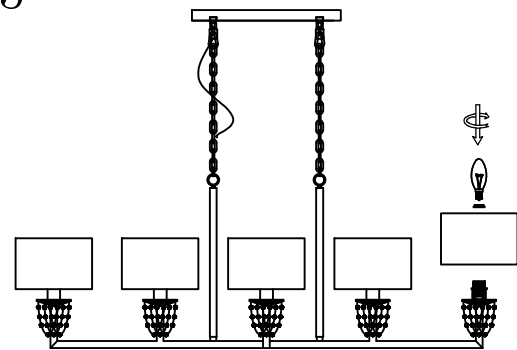

1

4

2

5

3

6

MODEL: 4365/S

Safety precautions:

1. The power do not exceed the prescribed range (rated voltage AC220-240V 50Hz).
2. Please cut off the power supply while replacing the light source and other maintenance operation .
3. The plate fixed on the ceiling must be able to withstand the weight more than 3 times of the object.
4. After installation is complete, check the glass right or not? If it is damaged, it should be replaced immediately.