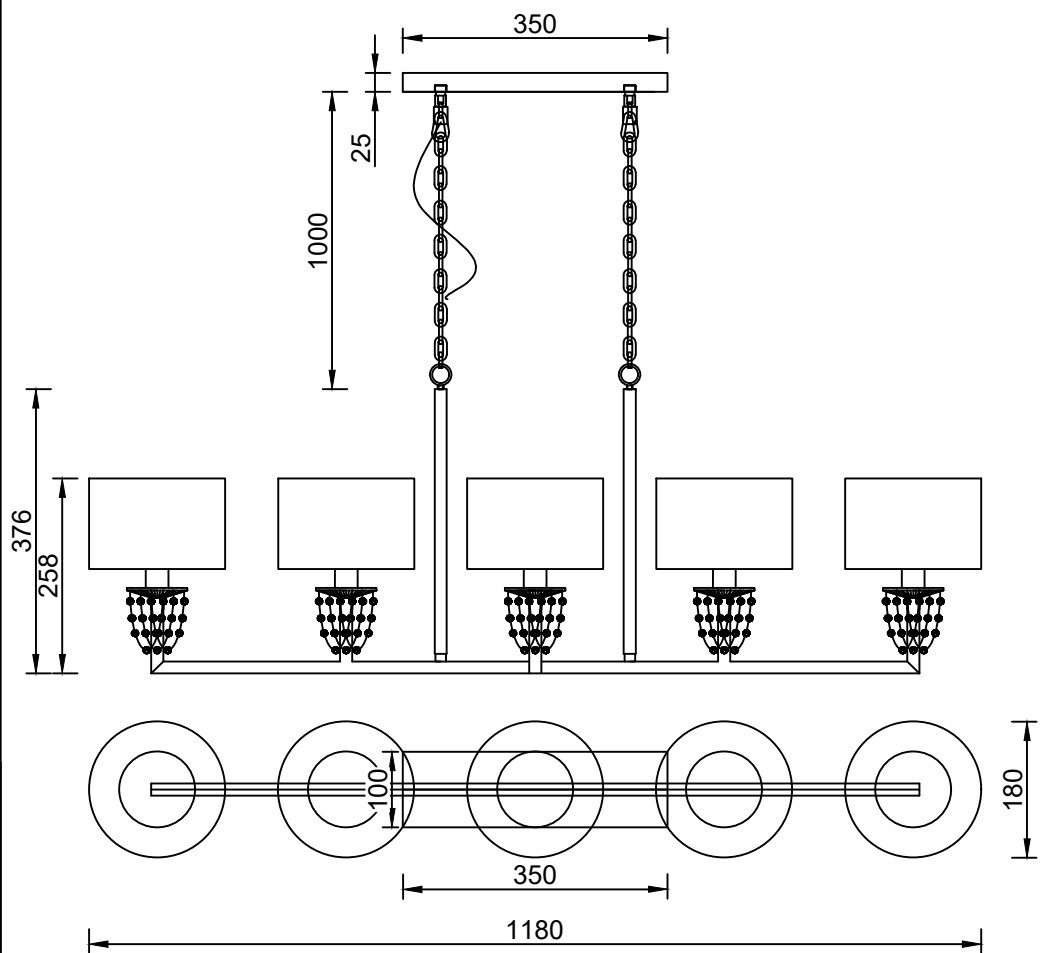

1

4

2

5

3

6

MODEL: 4365/S

Safety precautions:

1. The power do not exceed the prescribed range (rated voltage AC220-240V 50Hz).
2. Please cut off the power supply while replacing the light source and other maintenance operation .
3. The plate fixed on the ceiling must be able to withstand the weight more than 3 times of the object.
4. After installation is complete, check the glass right or not? If it is damaged, it should be replaced immediately.