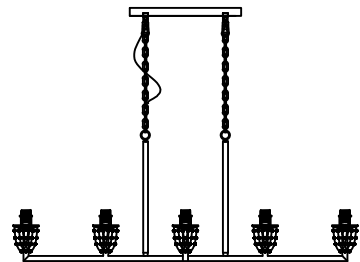

1

4

2

5

3

6

MODEL: 4365/S

Safety precautions:

1. The power do not exceed the prescribed range (rated voltage AC220-240V 50Hz).
2. Please cut off the power supply while replacing the light source and other maintenance operation .
3. The plate fixed on the ceiling must be able to withstand the weight more than 3 times of the object.
4. After installation is complete, check the glass right or not? If it is damaged, it should be replaced immediately.