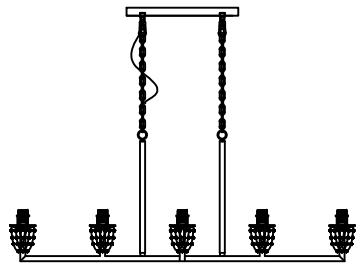

1

4

2

5

3

6

MODEL: 4365/S

Safety precautions:

1. The power do not exceed the prescribed range (rated voltage AC220-240V 50Hz).
2. Please cut off the power supply while replacing the light source and other maintenance operation .
3. The plate fixed on the ceiling must be able to withstand the weight more than 3 times of the object.
4. After installation is complete, check the glass right or not? If it is damaged, it should be replaced immediately.