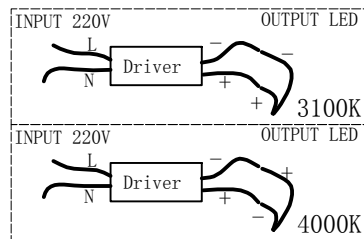

1: Mounting bracket	1PC
2: Metal decorative element	2PCS
3: 60W Driver	2PCS
4: Ceiling cup	1PC
5: Holder for cable	6PCS
6: Steel cable 2.5M	7PCS
7: Power cable 2.5M	1PC
8: Metal tube	1PC
9: LED light source 100W	1PC
10: Crystal	1PC

:8248N/S