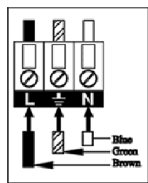

- | | |
|-----------------------------|------|
| 1: Mounting bracket | 1PC |
| 2: Metal decorative element | 2PCS |
| 3: 60W Driver | 2PCS |
| 4: Ceiling cup | 1PC |
| 5: Holder for cable | 6PCS |
| 6: Steel cable 2.5M | 7PCS |
| 7: Power cable 2.5M | 1PC |
| 8: Metal tube | 1PC |
| 9: LED light source 100W | 1PC |
| 10: Crystal | 1PC |