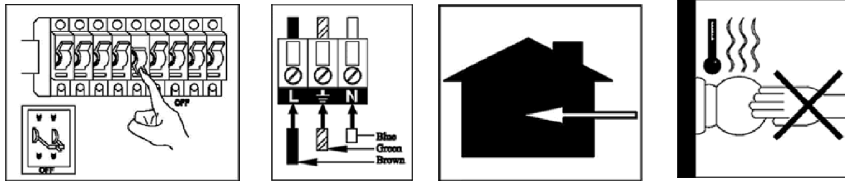

- |                         |      |
|-------------------------|------|
| 1: Mounting bracket     | 1PC  |
| 2: Hanging plate screw  | 2PCS |
| 3: 15W Driver           | 1PC  |
| 4: Ceiling cup          | 1PC  |
| 5: Steel cable 5M       | 3PCS |
| 6: Power cable 5M       | 1PC  |
| 7: LED light source 12W | 1PC  |
| 8: Crystal              |      |