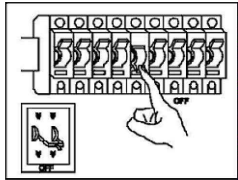

- | | |
|------------------------|------|
| 1: Mounting bracket | 1PC |
| 2: Hanging plate screw | 2PCS |
| 3: Ceiling cup | 1PC |
| 4: Frame | 1PC |
| 5: G9 lamp holder | 3PCS |
| 6: Crystal | |

:8323/A