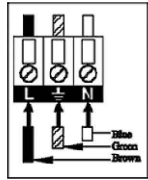

- | | |
|------------------------|------|
| 1: Mounting bracket | 1PC |
| 2: Hanging plate screw | 2PCS |
| 3: Ceiling cup | 1PC |
| 4: Frame | 1PC |
| 5: G9 lamp holder | 3PCS |
| 6: Crystal | |

:8323/A