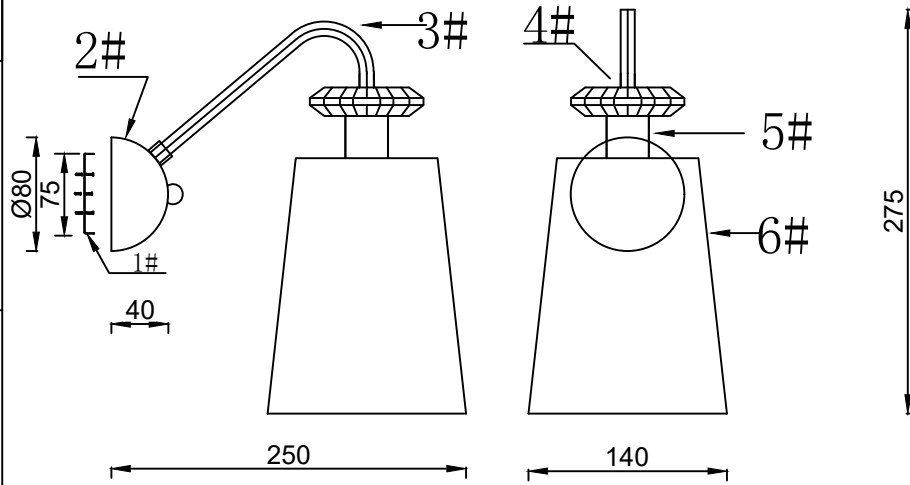

MODEL: 4621/A

L250*W140*H275

E14:1PCS

1#	Mounting Bracket	1pcs
2#	Ceiling cup	1pcs
3#	Lamp Body Bushing	1pcs
4#	Crystal decorative parts	1pcs
5#	E14 Lamp holder	1pcs
6#	Fabric lampshade	1pcs