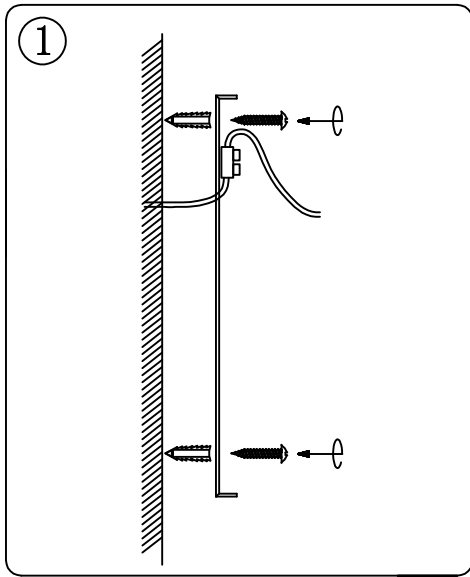

# 7279/A

- 1#:L395\*W15mm I-shaped hanging board 1PCS
- 2#:L400\*W50\*H20mm square box 1PCS
- 3#:W50\*H10\*L500mm bend pipe 1PCS
- 4#:Φ45\*T6mm car parts 2PCS
- 5#:Φ50\*H15mm car parts 2PCS
- 6#:Constant voltage patch LED 3100K 2PCS
- 7#:Φ45\*L468mm clear glass 1PCS
- 8#:Constant voltage drive 18W 1PCS