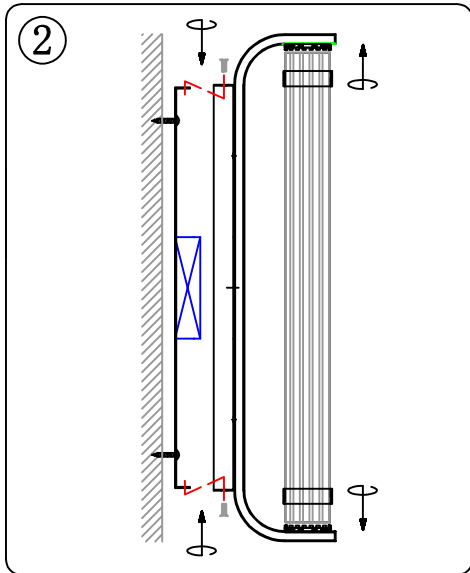

# 7279/A

- 1#:L395\*W15mm I-shaped hanging board 1PCS
- 2#:L400\*W50\*H20mm square box 1PCS
- 3#:W50\*H10\*L500mm bend pipe 1PCS
- 4#:Φ45\*T6mm car parts 2PCS
- 5#:Φ50\*H15mm car parts 2PCS
- 6#:Constant voltage patch LED 3100K 2PCS
- 7#:Φ45\*L468mm clear glass 1PCS
- 8#:Constant voltage drive 18W 1PCS