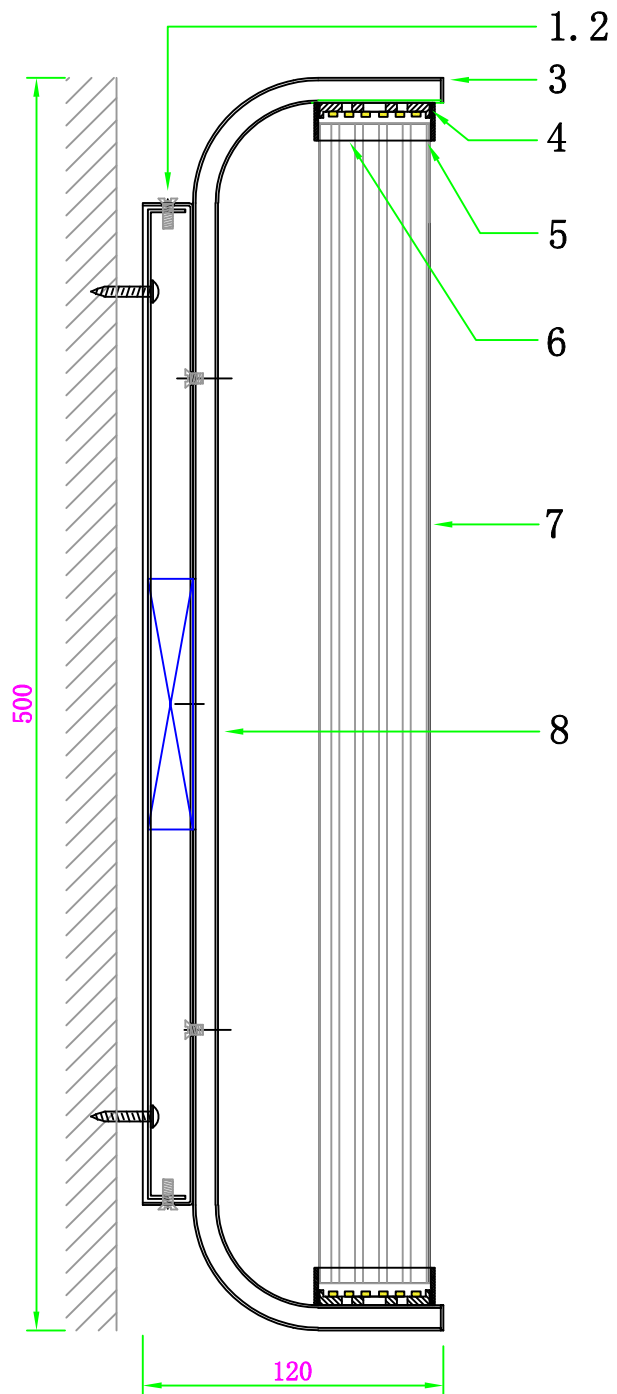

# 7279/A

- 1#:L395\*W15mm I-shaped hanging board 1PCS
- 2#:L400\*W50\*H20mm square box 1PCS
- 3#:W50\*H10\*L500mm bend pipe 1PCS
- 4#:Φ45\*T6mm car parts 2PCS
- 5#:Φ50\*H15mm car parts 2PCS
- 6#:Constant voltage patch LED 3100K 2PCS
- 7#:Φ45\*L468mm clear glass 1PCS
- 8#:Constant voltage drive 18W 1PCS