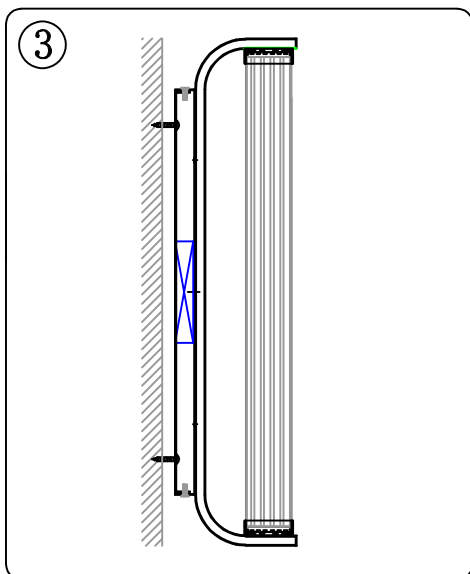

# 7279/A

- 1#:L395\*W15mm I-shaped hanging board 1PCS
- 2#:L400\*W50\*H20mm square box 1PCS
- 3#:W50\*H10\*L500mm bend pipe 1PCS
- 4#:Φ45\*T6mm car parts 2PCS
- 5#:Φ50\*H15mm car parts 2PCS
- 6#:Constant voltage patch LED 3100K 2PCS
- 7#:Φ45\*L468mm clear glass 1PCS
- 8#:Constant voltage drive 18W 1PCS