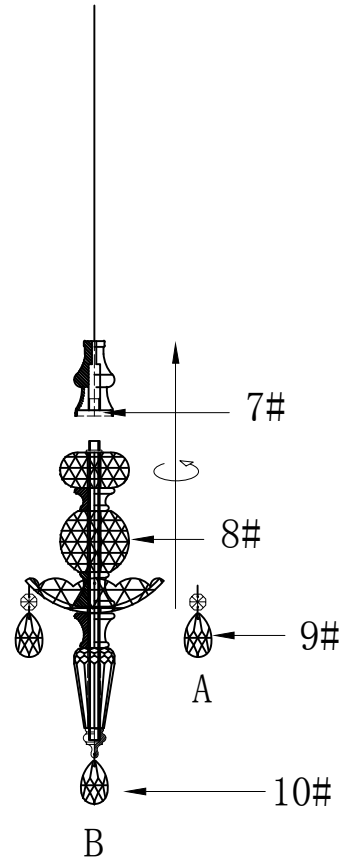

Model: 8361/S

GU4 (MR11) : 3PCS

LED : 3W

- 1# :Hanging Board 1PCS
- 2# :Hanging Plate screws 2PCS
- 3# :6W Drive 1PCS
- 4# :Ceiling cup 1PCS
- 5# :GU4 (MR11) light source 3PCS
- 6# :The power cord 1PCS
- 7# :LED light source 1PCS
- 8# :Crystal lamp body C# 1PCS
- 9# :Crystal A# 4PCS
- 10# :Crystal B# 1PCS