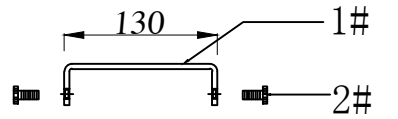

Model: 8361/S

GU4 (MR11) : 3PCS

LED : 3W

- 1# :Hanging Board 1PCS
- 2# :Hanging Plate screws 2PCS
- 3# :6W Drive 1PCS
- 4# :Ceiling cup 1PCS
- 5# :GU4 (MR11) light source 3PCS
- 6# :The power cord 1PCS
- 7# :LED light source 1PCS
- 8# :Crystal lamp body C# 1PCS
- 9# :Crystal A# 4PCS
- 10# :Crystal B# 1PCS