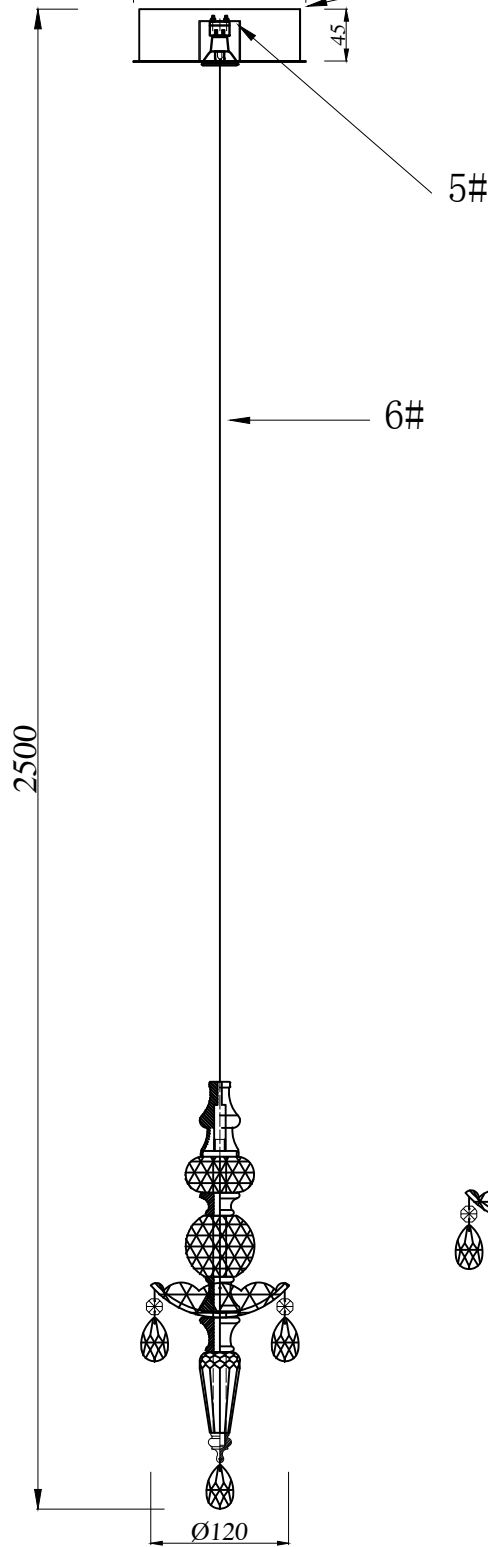

Model: 8361/S

GU4 (MR11) : 3PCS

LED : 3W

- 1# :Hanging Board 1PCS
- 2# :Hanging Plate screws 2PCS
- 3# :6W Drive 1PCS
- 4# :Ceiling cup 1PCS
- 5# :GU4 (MR11) light source 3PCS
- 6# :The power cord 1PCS
- 7# :LED light source 1PCS
- 8# :Crystal lamp body C# 1PCS
- 9# :Crystal A# 4PCS
- 10# :Crystal B# 1PCS