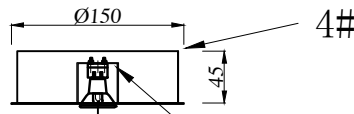

Model: 8361/S

GU4 (MR11) : 3PCS

LED : 3W

- 1# :Hanging Board 1PCS
- 2# :Hanging Plate screws 2PCS
- 3# :6W Drive 1PCS
- 4# :Ceiling cup 1PCS
- 5# :GU4 (MR11) light source 3PCS
- 6# :The power cord 1PCS
- 7# :LED light source 1PCS
- 8# :Crystal lamp body C# 1PCS
- 9# :Crystal A# 4PCS
- 10# :Crystal B# 1PCS