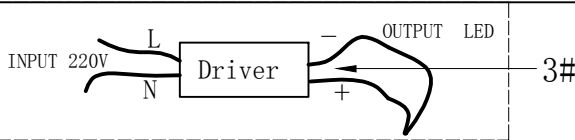

Model: 8361/S

GU4 (MR11) : 3PCS

LED : 3W

- 1# :Hanging Board 1PCS
- 2# :Hanging Plate screws 2PCS
- 3# :6W Drive 1PCS
- 4# :Ceiling cup 1PCS
- 5# :GU4 (MR11) light source 3PCS
- 6# :The power cord 1PCS
- 7# :LED light source 1PCS
- 8# :Crystal lamp body C# 1PCS
- 9# :Crystal A# 4PCS
- 10# :Crystal B# 1PCS