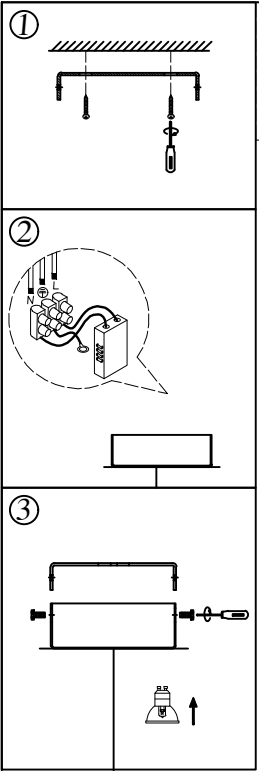

Model: 8361/S

GU4 (MR11) : 3PCS

LED : 3W

- 1# :Hanging Board 1PCS
- 2# :Hanging Plate screws 2PCS
- 3# :6W Drive 1PCS
- 4# :Ceiling cup 1PCS
- 5# :GU4 (MR11) light source 3PCS
- 6# :The power cord 1PCS
- 7# :LED light source 1PCS
- 8# :Crystal lamp body C# 1PCS
- 9# :Crystal A# 4PCS
- 10# :Crystal B# 1PCS