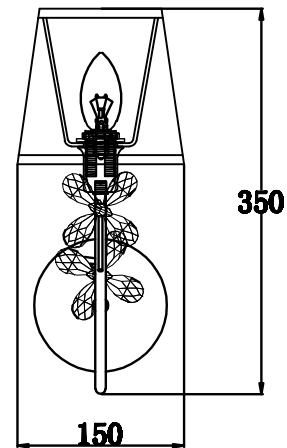

MODEL: 1171/A
W150*(E250+H350)
E14:1PCS

- | | | |
|----|-----------------|-------|
| 1# | Ceiling cup | 1pcs |
| 2# | Arm | 1pcs |
| 3# | crystal | 12pcs |
| 4# | shade | 1pcs |
| 5# | E14 Lamp holder | 1pcs |