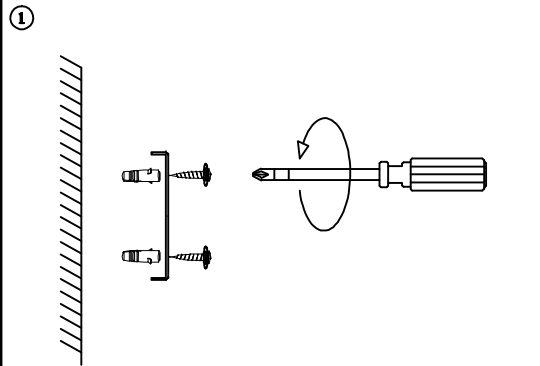

MODEL: 1171/A
W150*(E250+H350)
E14:1PCS

- | | | |
|----|-----------------|-------|
| 1# | Ceiling cup | 1pcs |
| 2# | Arm | 1pcs |
| 3# | crystal | 12pcs |
| 4# | shade | 1pcs |
| 5# | E14 Lamp holder | 1pcs |