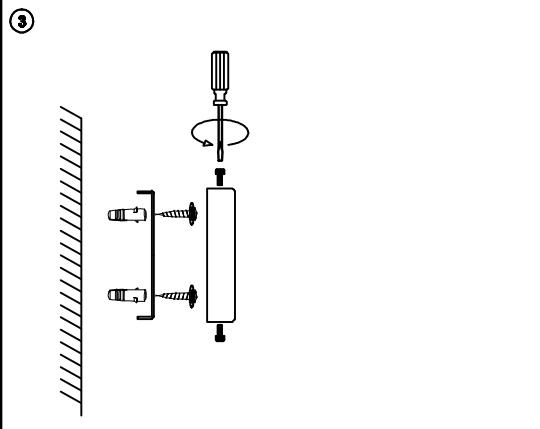

MODEL: 1171/A
W150*(E250+H350)
E14:1PCS

- | | | |
|----|-----------------|-------|
| 1# | Ceiling cup | 1pcs |
| 2# | Arm | 1pcs |
| 3# | crystal | 12pcs |
| 4# | shade | 1pcs |
| 5# | E14 Lamp holder | 1pcs |