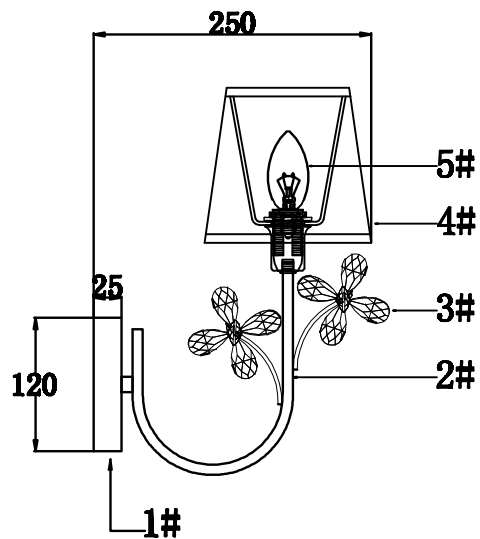

MODEL: 1171/A
W150*(E250+H350)
E14:1PCS

- | | | |
|----|-----------------|-------|
| 1# | Ceiling cup | 1pcs |
| 2# | Arm | 1pcs |
| 3# | crystal | 12pcs |
| 4# | shade | 1pcs |
| 5# | E14 Lamp holder | 1pcs |