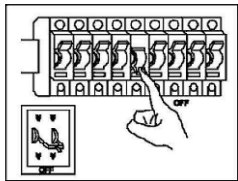

- | | |
|------------------------|-------|
| 1: Mounting bracket | 1PC |
| 2: Hanging plate screw | 2PCS |
| 3: Ceiling cup | 1PC |
| 4: Holder for cable | 6PCS |
| 5: Steel cable 2.5M | 6PCS |
| 6: Power cable 2.5M | 1PC |
| 7: Metal lamp body | 1PC |
| 8: G9 Light source | 20PCS |
| 9: Crystal | |