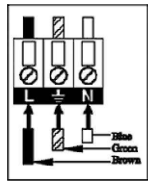

- | | |
|------------------------|-------|
| 1: Mounting bracket | 1PC |
| 2: Hanging plate screw | 2PCS |
| 3: Ceiling cup | 1PC |
| 4: Holder for cable | 6PCS |
| 5: Steel cable 2.5M | 6PCS |
| 6: Power cable 2.5M | 1PC |
| 7: Metal lamp body | 1PC |
| 8: G9 Light source | 20PCS |
| 9: Crystal | |