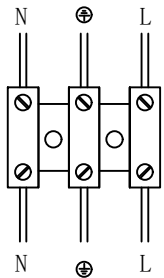

1

2

3

MODEL: 4571/A

**Safety precautions:**

1. The power do not exceed the prescribed range (rated voltage AC220-240V 50Hz).
2. Please cut off the power supply while replacing the light source and other maintenance operation .
3. The plate fixed on the ceiling must be able to withstand the weight more than 3 times of the object.
4. After installation is complete, check the glass right or not? If it is damaged, it should be replaced immediately.