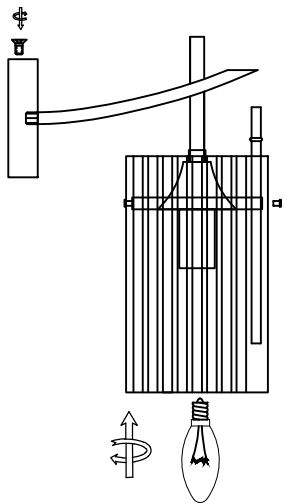

1

2

3

MODEL: 4571/A

**Safety precautions:**

1. The power do not exceed the prescribed range (rated voltage AC220-240V 50Hz).
2. Please cut off the power supply while replacing the light source and other maintenance operation .
3. The plate fixed on the ceiling must be able to withstand the weight more than 3 times of the object.
4. After installation is complete, check the glass right or not? If it is damaged, it should be replaced immediately.