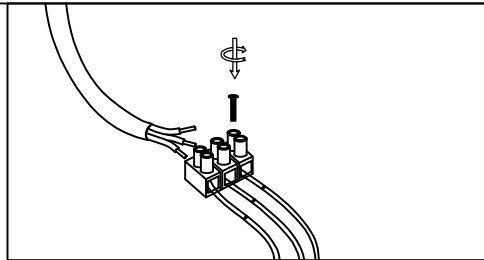

1

2

3

MODEL: 4571/A

**Safety precautions:**

1. The power do not exceed the prescribed range (rated voltage AC220-240V 50Hz).
2. Please cut off the power supply while replacing the light source and other maintenance operation .
3. The plate fixed on the ceiling must be able to withstand the weight more than 3 times of the object.
4. After installation is complete, check the glass right or not? If it is damaged, it should be replaced immediately.