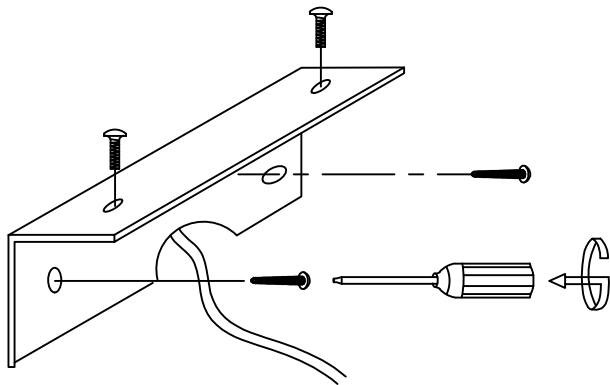

1

2

3

MODEL: 4571/A

**Safety precautions:**

1. The power do not exceed the prescribed range (rated voltage AC220-240V 50Hz).
2. Please cut off the power supply while replacing the light source and other maintenance operation .
3. The plate fixed on the ceiling must be able to withstand the weight more than 3 times of the object.
4. After installation is complete, check the glass right or not? If it is damaged, it should be replaced immediately.