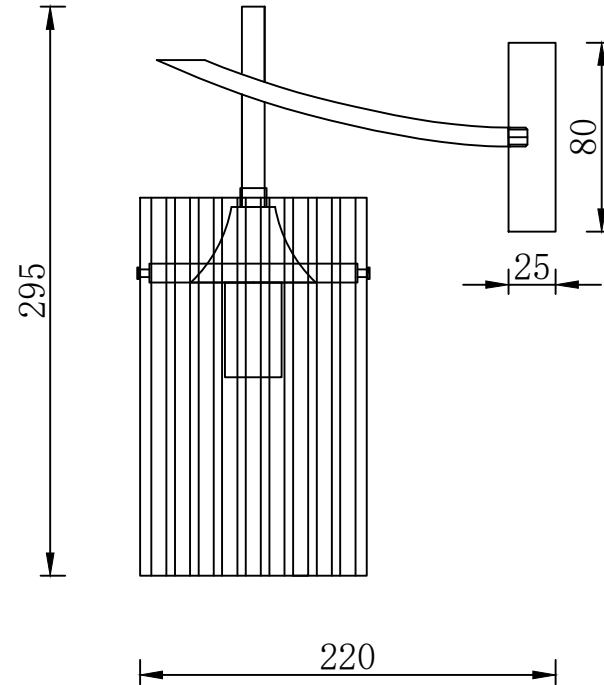

1

2

3

MODEL: 4571/A

**Safety precautions:**

1. The power do not exceed the prescribed range (rated voltage AC220-240V 50Hz).
2. Please cut off the power supply while replacing the light source and other maintenance operation .
3. The plate fixed on the ceiling must be able to withstand the weight more than 3 times of the object.
4. After installation is complete, check the glass right or not? If it is damaged, it should be replaced immediately.