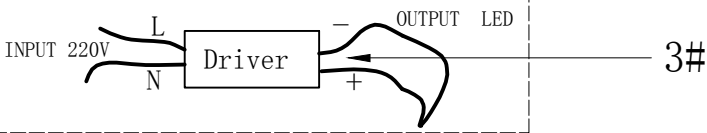

Model: 8510/60

LED: 65W

3#

The power cord 1pcs

5#

500min/2500max
6#

Steel wire rope 3pcs

- 1# :Hanging Board 1PCS
- 2# :Hanging Plate screws 2PCS
- 3# :65W Drive 1PCS
- 4# :Ceiling cup 1PCS
- 5# :Steel wire rope 2.5M 3PCS
- 6# :The power cord 2.5M 1PCS
- 7# :65W LED light source 1PCS
- 8# :Crystal 1PCS