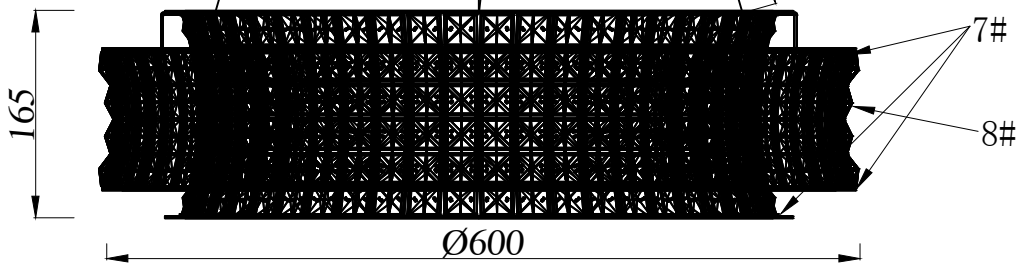

Model: 8510/60

LED: 65W

3#

The power cord 1pcs

5#

500min/2500max
6#

Steel wire rope 3pcs

- 1# :Hanging Board 1PCS
- 2# :Hanging Plate screws 2PCS
- 3# :65W Drive 1PCS
- 4# :Ceiling cup 1PCS
- 5# :Steel wire rope 2.5M 3PCS
- 6# :The power cord 2.5M 1PCS
- 7# :65W LED light source 1PCS
- 8# :Crystal 1PCS