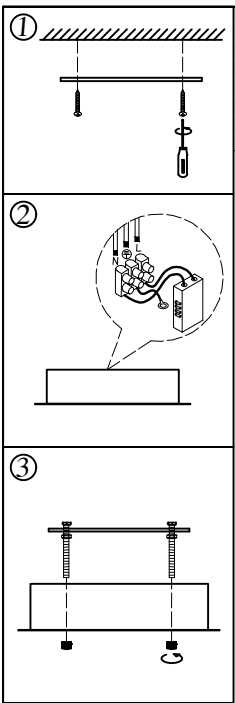

Model: 8510/60

LED: 65W

3#

The power cord 1pcs

5#

500min/2500max
6#

Steel wire rope 3pcs

- 1# :Hanging Board 1PCS
- 2# :Hanging Plate screws 2PCS
- 3# :65W Drive 1PCS
- 4# :Ceiling cup 1PCS
- 5# :Steel wire rope 2.5M 3PCS
- 6# :The power cord 2.5M 1PCS
- 7# :65W LED light source 1PCS
- 8# :Crystal 1PCS