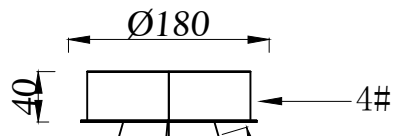

Model: 8510/60

LED: 65W

3#

The power cord 1pcs

5#

500min/2500max
6#

Steel wire rope 3pcs

- 1# :Hanging Board 1PCS
- 2# :Hanging Plate screws 2PCS
- 3# :65W Drive 1PCS
- 4# :Ceiling cup 1PCS
- 5# :Steel wire rope 2.5M 3PCS
- 6# :The power cord 2.5M 1PCS
- 7# :65W LED light source 1PCS
- 8# :Crystal 1PCS