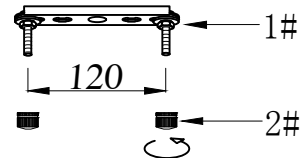

Model: 8510/60

LED: 65W

3#

The power cord 1pcs

5#

500min/2500max
6#

Steel wire rope 3pcs

- 1# :Hanging Board 1PCS
- 2# :Hanging Plate screws 2PCS
- 3# :65W Drive 1PCS
- 4# :Ceiling cup 1PCS
- 5# :Steel wire rope 2.5M 3PCS
- 6# :The power cord 2.5M 1PCS
- 7# :65W LED light source 1PCS
- 8# :Crystal 1PCS