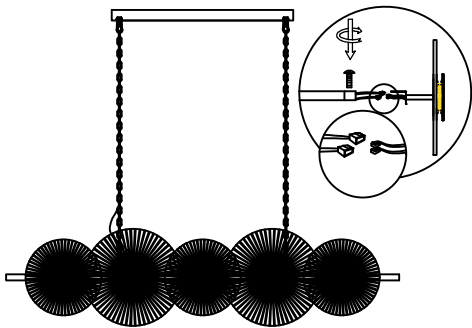

1

4

2

5

3

6

MODEL: 4545+5/S

Safety precautions:

1. The power do not exceed the prescribed range (rated voltage AC220-240V 50Hz).
2. Please cut off the power supply while replacing the light source and other maintenance operation .
3. The plate fixed on the ceiling must be able to withstand the weight more than 3 times of the object.
4. After installation is complete, check the glass right or not? If it is damaged, it should be replaced immediately.