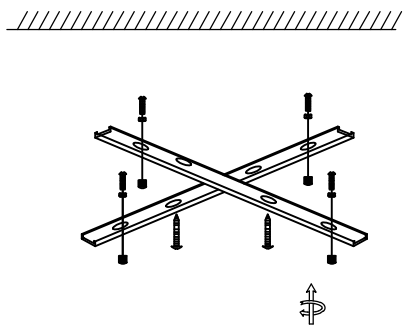

1

4

2

5

3

6

MODEL: 4545+5/S

Safety precautions:

1. The power do not exceed the prescribed range (rated voltage AC220-240V 50Hz).
2. Please cut off the power supply while replacing the light source and other maintenance operation .
3. The plate fixed on the ceiling must be able to withstand the weight more than 3 times of the object.
4. After installation is complete, check the glass right or not? If it is damaged, it should be replaced immediately.