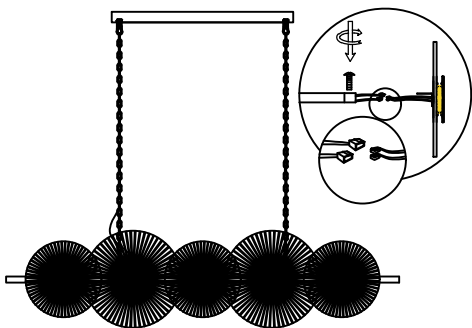

1

4

2

5

3

6

MODEL: 4545+5/S

Safety precautions:

1. The power do not exceed the prescribed range (rated voltage AC220-240V 50Hz).
2. Please cut off the power supply while replacing the light source and other maintenance operation .
3. The plate fixed on the ceiling must be able to withstand the weight more than 3 times of the object.
4. After installation is complete, check the glass right or not? If it is damaged, it should be replaced immediately.