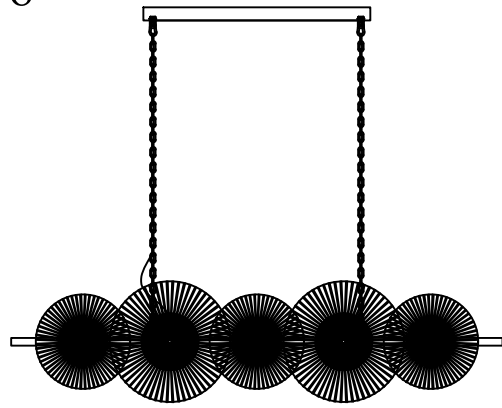

1

4

2

5

3

6

MODEL: 4545+5/S

Safety precautions:

1. The power do not exceed the prescribed range (rated voltage AC220-240V 50Hz).
2. Please cut off the power supply while replacing the light source and other maintenance operation .
3. The plate fixed on the ceiling must be able to withstand the weight more than 3 times of the object.
4. After installation is complete, check the glass right or not? If it is damaged, it should be replaced immediately.