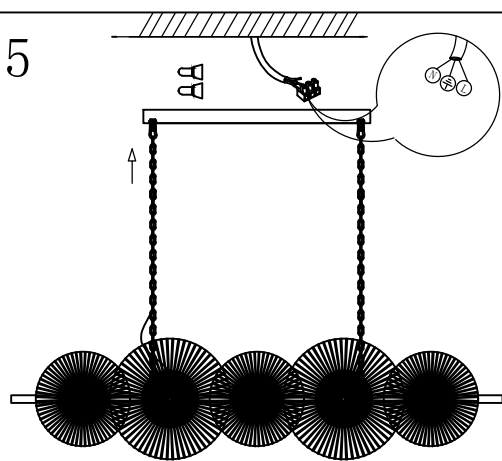

1

4

2

5

3

6

MODEL: 4545+5/S

Safety precautions:

1. The power do not exceed the prescribed range (rated voltage AC220-240V 50Hz).
2. Please cut off the power supply while replacing the light source and other maintenance operation .
3. The plate fixed on the ceiling must be able to withstand the weight more than 3 times of the object.
4. After installation is complete, check the glass right or not? If it is damaged, it should be replaced immediately.