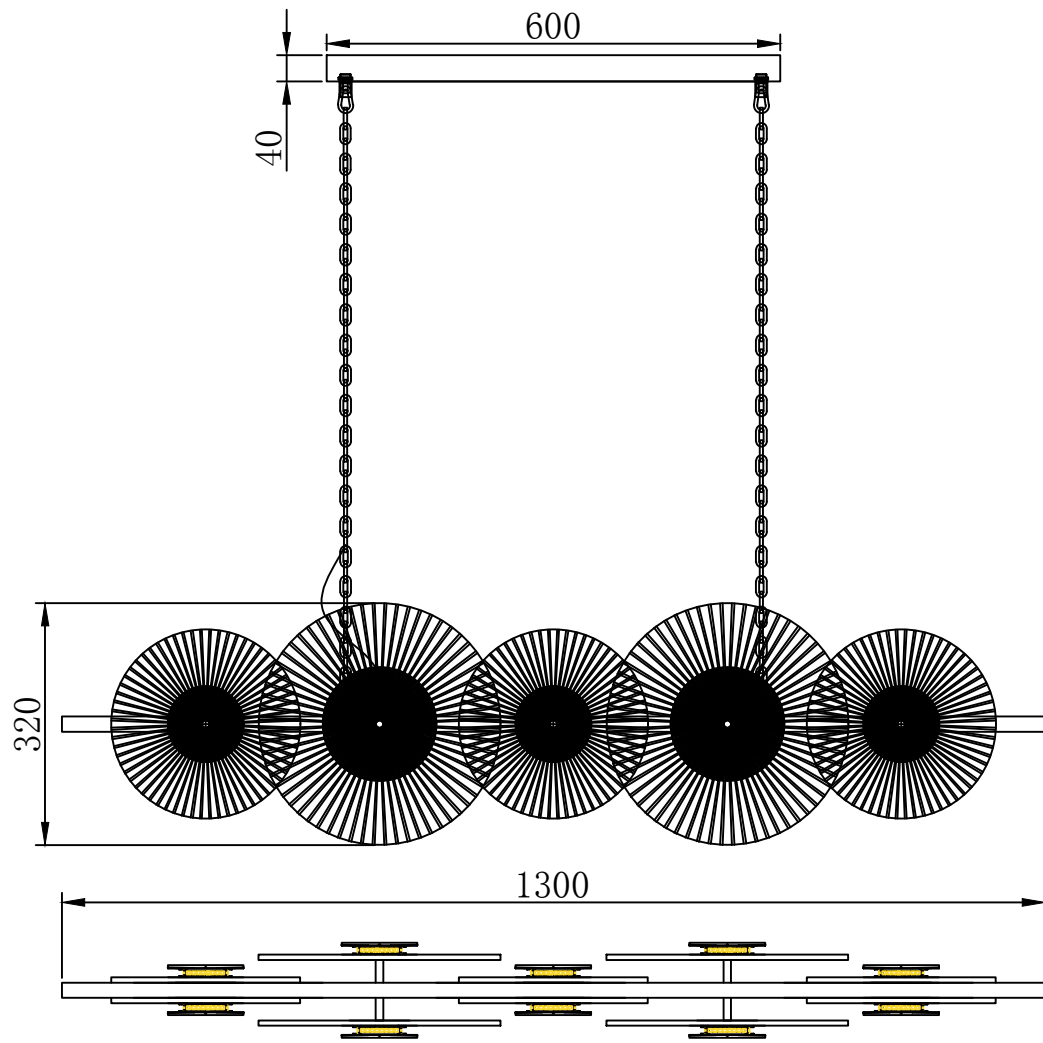

1

4

2

5

3

6

MODEL: 4545+5/S

Safety precautions:

1. The power do not exceed the prescribed range (rated voltage AC220-240V 50Hz).
2. Please cut off the power supply while replacing the light source and other maintenance operation .
3. The plate fixed on the ceiling must be able to withstand the weight more than 3 times of the object.
4. After installation is complete, check the glass right or not? If it is damaged, it should be replaced immediately.