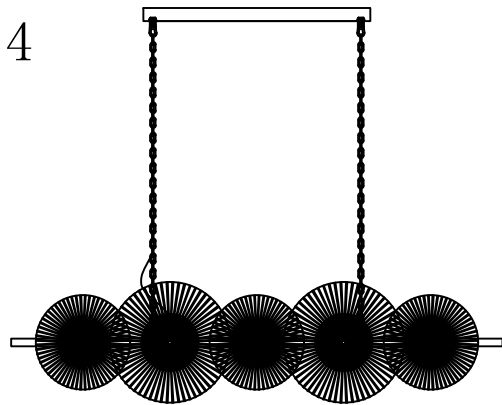

1

4

2

5

3

6

MODEL: 4545+5/S

Safety precautions:

1. The power do not exceed the prescribed range (rated voltage AC220-240V 50Hz).
2. Please cut off the power supply while replacing the light source and other maintenance operation .
3. The plate fixed on the ceiling must be able to withstand the weight more than 3 times of the object.
4. After installation is complete, check the glass right or not? If it is damaged, it should be replaced immediately.