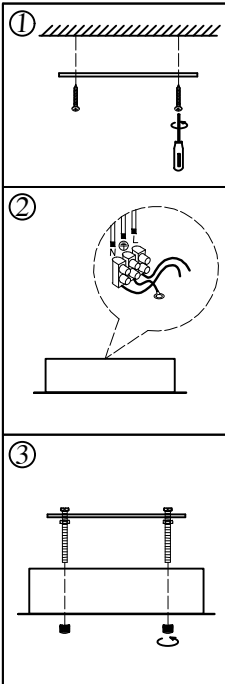

Model: 8450+28/S

G9: 28PCS

- 1# :Hanging Board 1PCS
- 2# :Hanging Plate screws 2PCS
- 3# :Ceiling cup 1PCS
- 4# :Steel wire rope 2.5M 3PC
- 5# :The power cord 2.5M 1PCS
- 6# :Ceiling cup 1PCS
- 7# :G9 lamp holder 28PCS
- 8# :Metal connecting rod
- 9# :Crystal A B C D

- A: 44 PCS
- B: 73 PCS
- C: 102 PCS