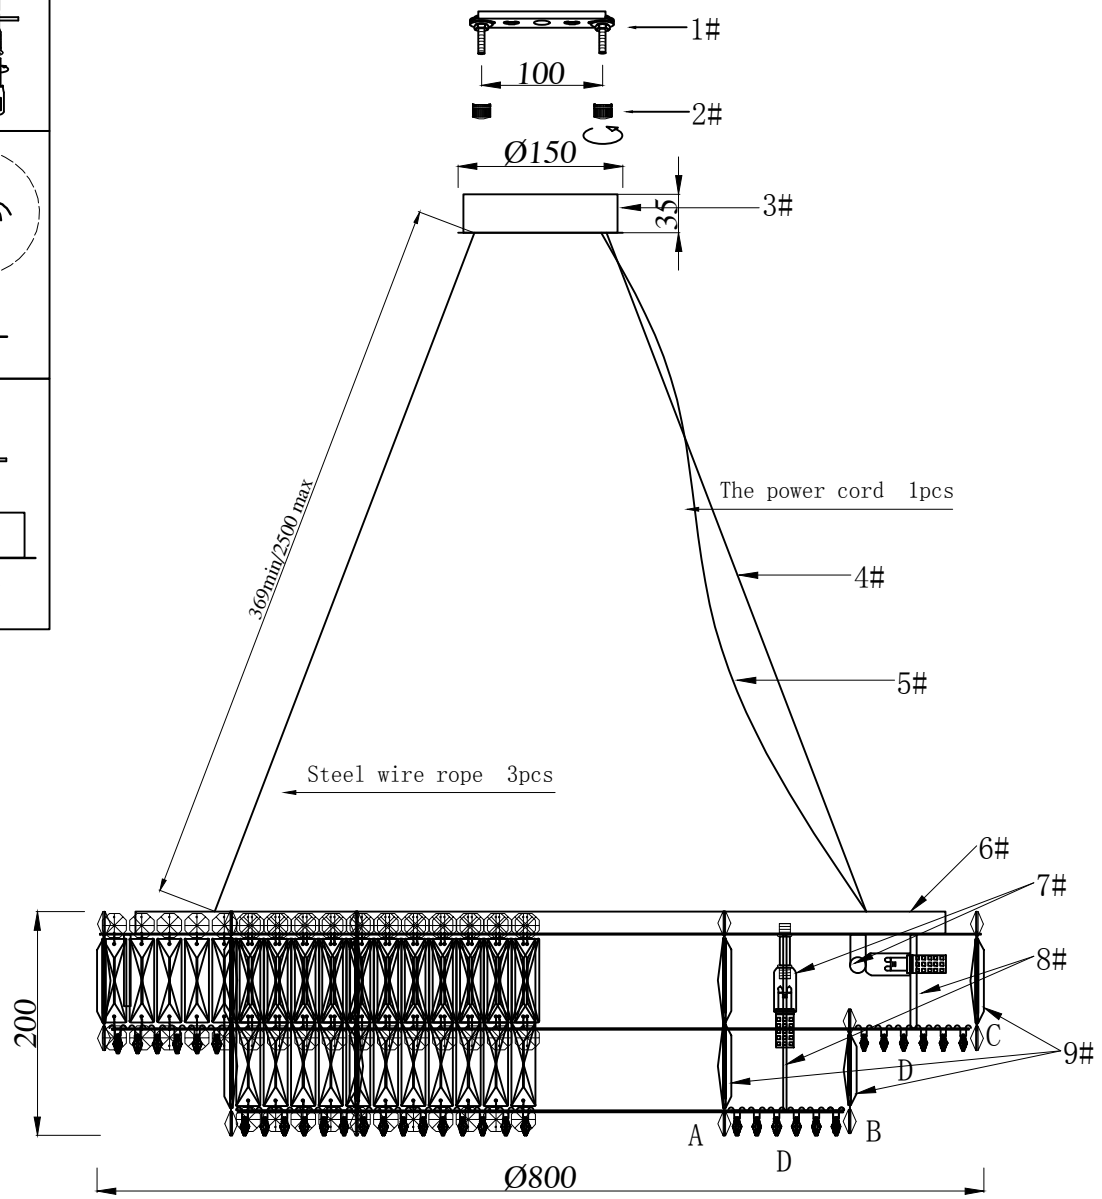

Model: 8450+28/S

G9: 28PCS

- 1# :Hanging Board 1PCS
- 2# :Hanging Plate screws 2PCS
- 3# :Ceiling cup 1PCS
- 4# :Steel wire rope 2.5M 3PC
- 5# :The power cord 2.5M 1PCS
- 6# :Ceiling cup 1PCS
- 7# :G9 lamp holder 28PCS
- 8# :Metal connecting rod
- 9# :Crystal A B C D

- A: 44 PCS
- B: 73 PCS
- C: 102 PCS