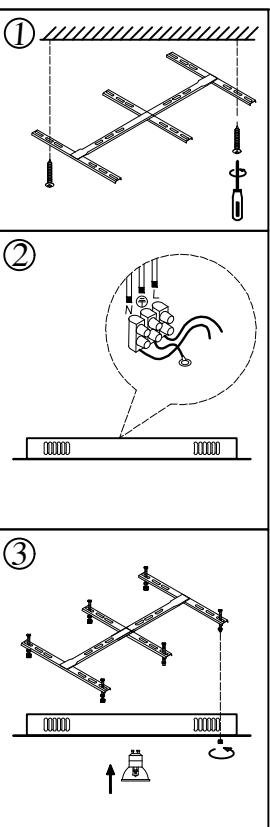

Model:8220/140 C Oval
 GU4(MR11):14PCS

- 1# :Hanging Board 1 PCS
- 2# :Hanging Plate screws 6 PCS
- 3# :Ceiling cup 1 PCS
- 4# :GU4 14 PCS
- 5# :Crystal pendant 45 PCS
- 6# :Glass 71 pcs
- 7# :Crystal A# 45 pcs