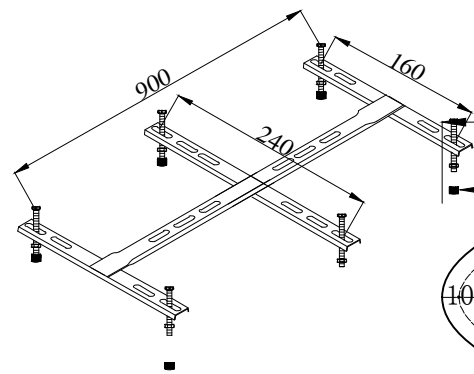

Model:8220/140 C Oval
 GU4(MR11):14PCS

- 1# :Hanging Board 1 PCS
- 2# :Hanging Plate screws 6 PCS
- 3# :Ceiling cup 1 PCS
- 4# :GU4 14 PCS
- 5# :Crystal pendant 45 PCS
- 6# :Glass 71 pcs
- 7# :Crystal A# 45 pcs