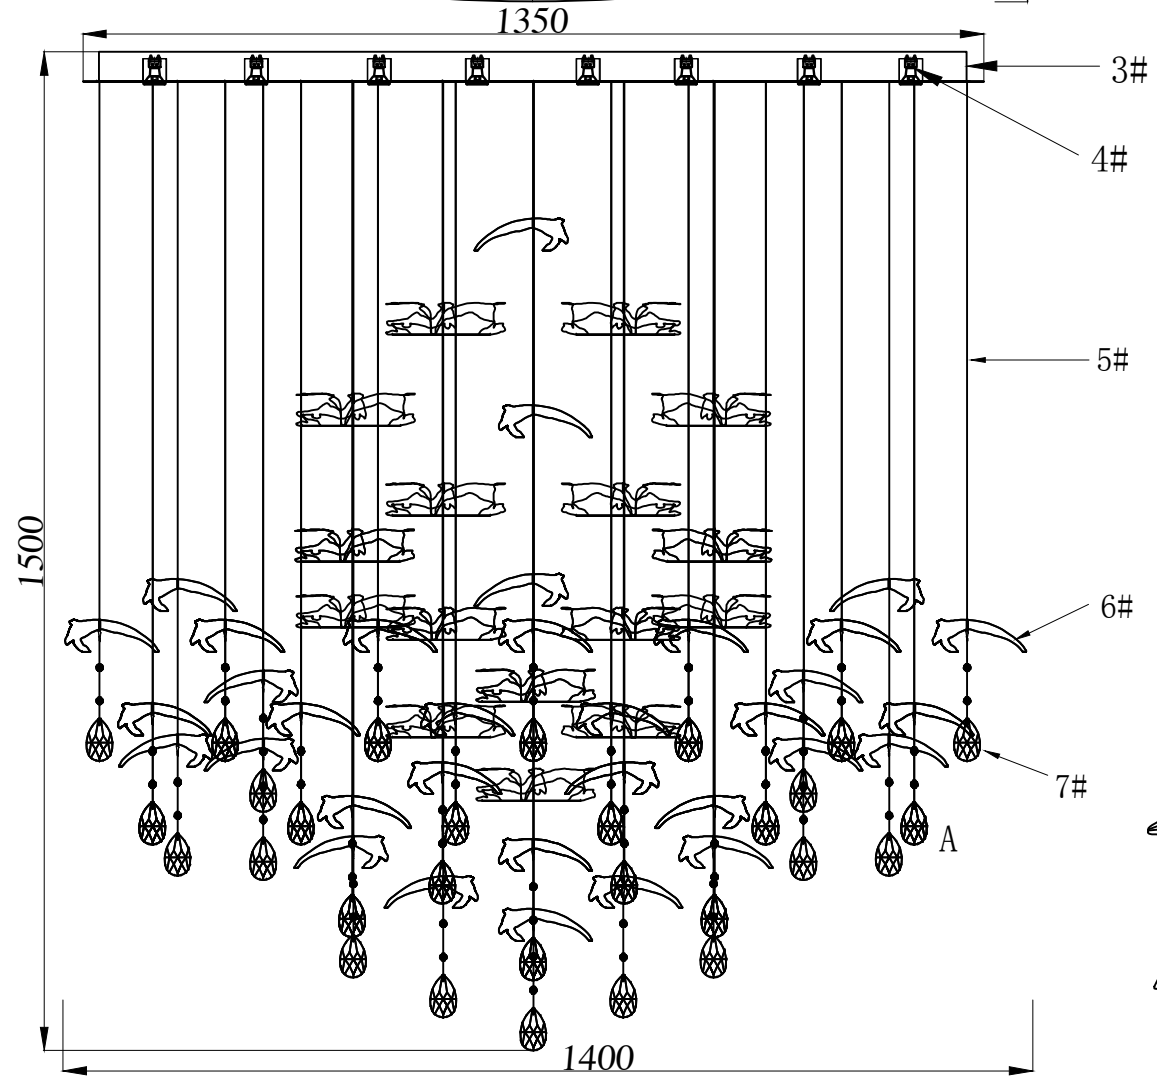

Model:8220/140 C Oval
 GU4(MR11):14PCS

- 1# :Hanging Board 1 PCS
- 2# :Hanging Plate screws 6 PCS
- 3# :Ceiling cup 1 PCS
- 4# :GU4 14 PCS
- 5# :Crystal pendant 45 PCS
- 6# :Glass 71 pcs
- 7# :Crystal A# 45 pcs