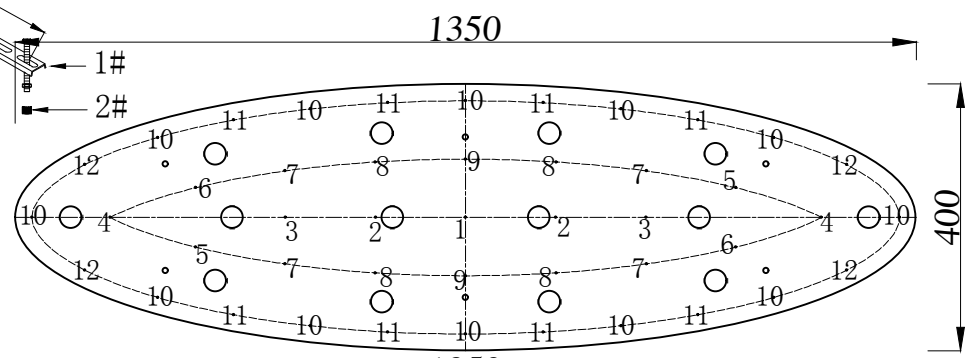

Model:8220/140 C Oval
 GU4(MR11):14PCS

- 1# :Hanging Board 1 PCS
- 2# :Hanging Plate screws 6 PCS
- 3# :Ceiling cup 1 PCS
- 4# :GU4 14 PCS
- 5# :Crystal pendant 45 PCS
- 6# :Glass 71 pcs
- 7# :Crystal A# 45 pcs